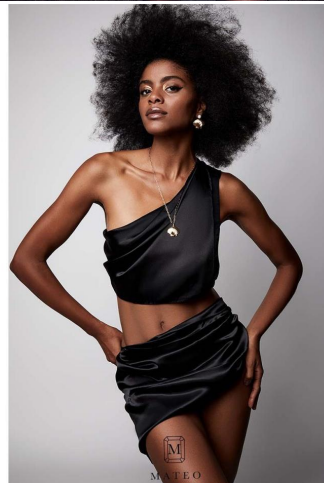


KARIN

MODELS AGENCY

Josiane Monteiro

Height : 5'11" / 180 cm | Bust : 32" / 81 cm | Waist : 25" / 63 cm | Hips : 36.5" / 93 cm | Shoe : 9.0 US / 6.5 UK | Hair Colour : Dark Brown | Eyes : Brown

KARIN

MODELS AGENCY

Josiane Monteiro

Height : 5'11" / 180 cm | Bust : 32" / 81 cm | Waist : 25" / 63 cm | Hips : 36.5" / 93 cm | Shoe : 9.0 US / 6.5 UK | Hair Colour : Dark Brown | Eyes : Brown

KARIN

MODELS AGENCY

Josiane Monteiro

Height : 5'11" / 180 cm | Bust : 32" / 81 cm | Waist : 25" / 63 cm | Hips : 36.5" / 93 cm | Shoe : 9.0 US / 6.5 UK | Hair Colour : Dark Brown | Eyes : Brown

KARIN

MODELS AGENCY

Josiane Monteiro

Height : 5'11" / 180 cm | Bust : 32" / 81 cm | Waist : 25" / 63 cm | Hips : 36.5" / 93 cm | Shoe : 9.0 US / 6.5 UK | Hair Colour : Dark Brown | Eyes : Brown