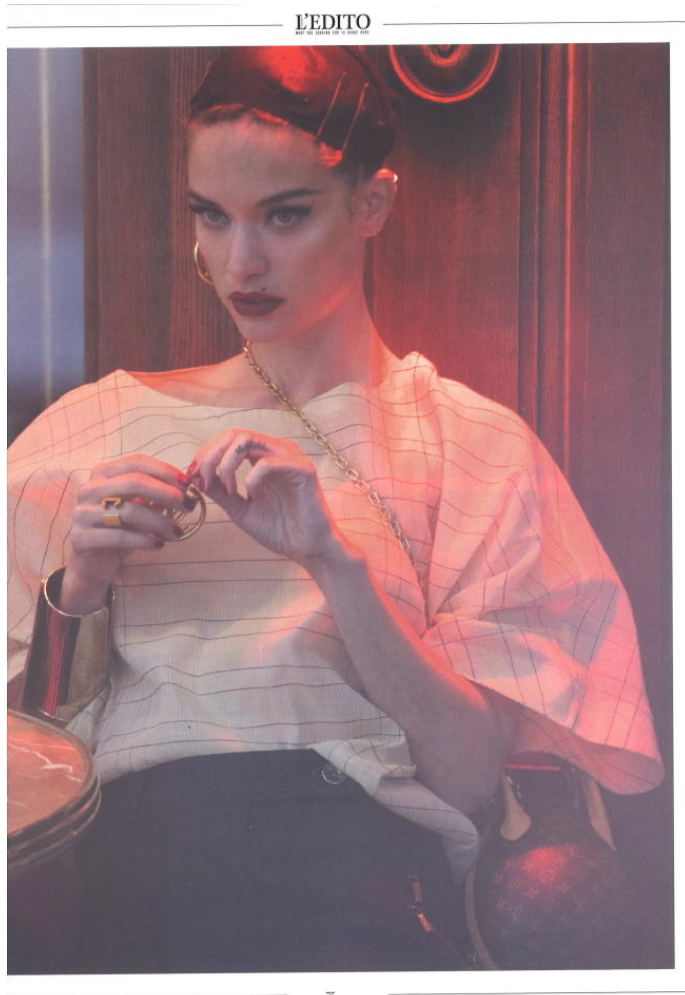

KARIN

MODELS AGENCY

Julie ORDON

Height : 5'8" / 173 cm | Bust : 35.5" / 90 cm | Waist : 24" / 61 cm | Hips : 34" / 86 cm | Shoe : 6.0 US / 4.0 UK | Hair Colour : Blonde | Eyes : Green