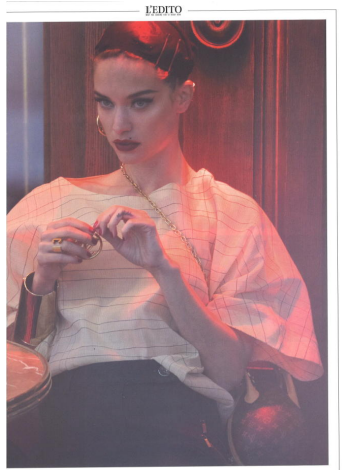

KARIN

MODELS AGENCY

Height : 5'8" / 173 cm | Bust : 35.5" / 90 cm | Waist : 24" / 61 cm | Hips : 34" / 86 cm | Shoe : 6.0 US / 4.0 UK | Hair Colour : Blonde | Eyes : Green