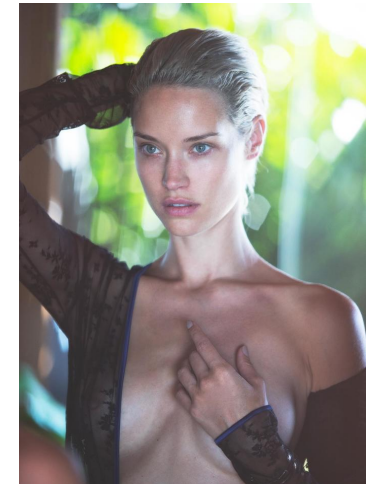

KARIN

MODELS AGENCY

Julie ORDON

Height : 5'8" / 173 cm | Bust : 35.5" / 90 cm | Waist : 24" / 61 cm | Hips : 34" / 86 cm | Shoe : 6.0 US / 4.0 UK | Hair Colour : Blonde | Eyes : Green