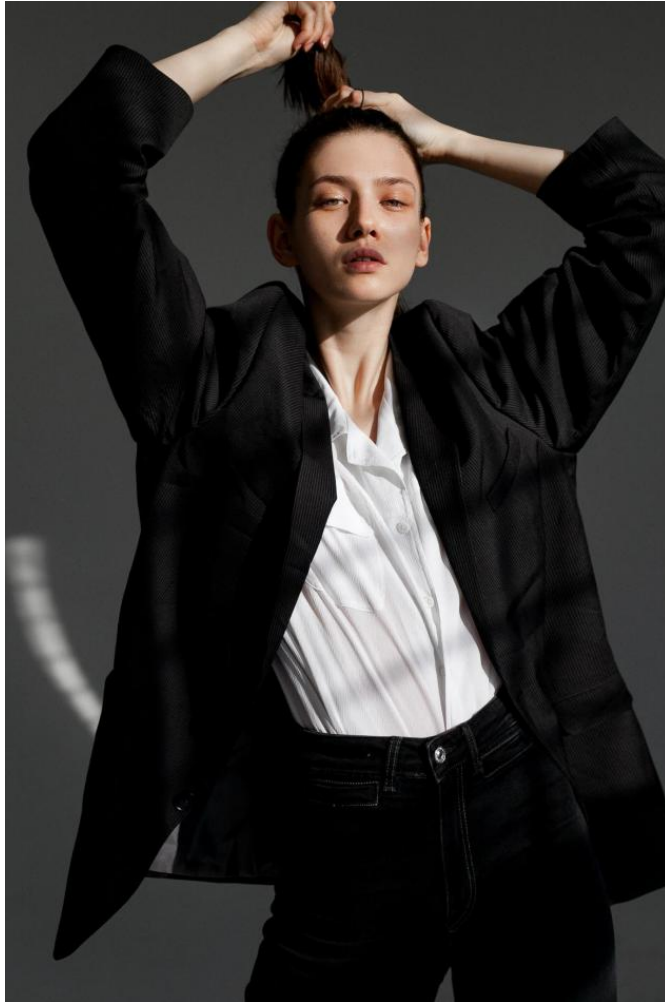

KARIN

MODELS AGENCY

Kamila Gutkowska

Height : 5'11" / 180 cm | Bust : 34" / 86 cm | Waist : 23.5" / 60 cm | Hips : 35.5" / 90 cm | Shoe : 9.0 US / 6.5 UK | Hair Colour : Light Brown | Eyes : Blue