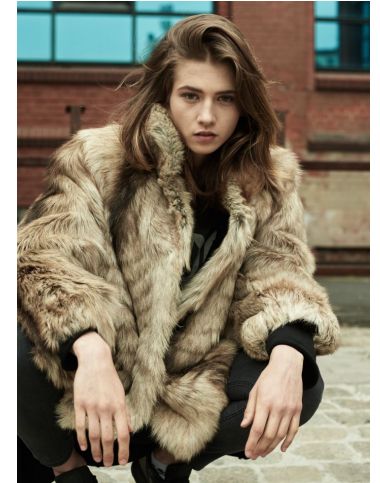

KARIN

MODELS AGENCY

Kamila Gutkowska

Height : 5'11" / 180 cm | Bust : 34" / 86 cm | Waist : 23.5" / 60 cm | Hips : 35.5" / 90 cm | Shoe : 9.0 US / 6.5 UK | Hair Colour : Light Brown | Eyes : Blue