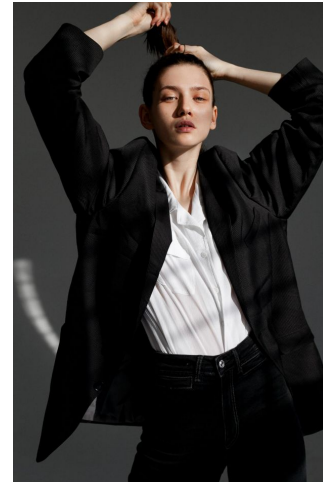


KARIN

MODELS AGENCY

Kamila Gutkowska

Height : 5'11" / 180 cm | Bust : 34" / 86 cm | Waist : 23.5" / 60 cm | Hips : 35.5" / 90 cm | Shoe : 9.0 US / 6.5 UK | Hair Colour : Light Brown | Eyes : Blue

KARIN

MODELS AGENCY

Kamila Gutkowska

Height : 5'11" / 180 cm | Bust : 34" / 86 cm | Waist : 23.5" / 60 cm | Hips : 35.5" / 90 cm | Shoe : 9.0 US / 6.5 UK | Hair Colour : Light Brown | Eyes : Blue

KARIN
MODELS AGENCY

Kamila Gutkowska