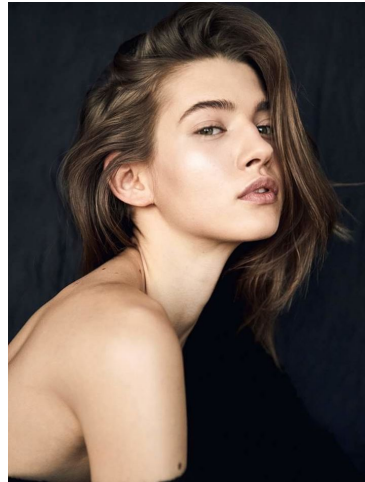


KARIN

MODELS AGENCY

Kamila Gutkowska

Height : 5'11" / 180 cm | Bust : 34" / 86 cm | Waist : 23.5" / 60 cm | Hips : 35.5" / 90 cm | Shoe : 9.0 US / 6.5 UK | Hair Colour : Light Brown | Eyes : Blue

KARIN

MODELS AGENCY

Kamila Gutkowska

Height : 5'11" / 180 cm | Bust : 34" / 86 cm | Waist : 23.5" / 60 cm | Hips : 35.5" / 90 cm | Shoe : 9.0 US / 6.5 UK | Hair Colour : Light Brown | Eyes : Blue

KARIN
MODELS AGENCY

Kamila Gutkowska