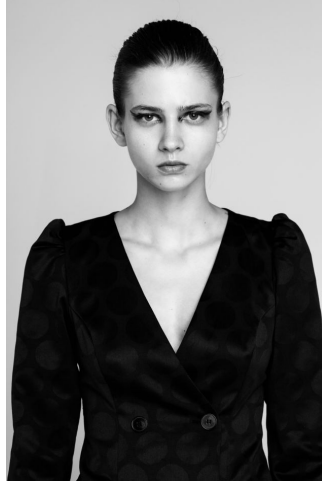


KARIN

MODELS AGENCY

Kamila Gutkowska

Height : 5'11" / 180 cm | Bust : 34" / 86 cm | Waist : 23.5" / 60 cm | Hips : 35.5" / 90 cm | Shoe : 9.0 US / 6.5 UK | Hair Colour : Light Brown | Eyes : Blue

KARIN

MODELS AGENCY

Kamila Gutkowska

Height : 5'11" / 180 cm | Bust : 34" / 86 cm | Waist : 23.5" / 60 cm | Hips : 35.5" / 90 cm | Shoe : 9.0 US / 6.5 UK | Hair Colour : Light Brown | Eyes : Blue

KARIN
MODELS AGENCY

Kamila Gutkowska

Height : 5'11" / 180 cm | Bust : 34" / 86 cm | Waist : 23.5" / 60 cm | Hips : 35.5" / 90 cm | Shoe : 9.0 US / 6.5 UK | Hair Colour : Light Brown | Eyes : Blue

KARIN

MODELS AGENCY

Kamila Gutkowska

Height : 5'11" / 180 cm | Bust : 34" / 86 cm | Waist : 23.5" / 60 cm | Hips : 35.5" / 90 cm | Shoe : 9.0 US / 6.5 UK | Hair Colour : Light Brown | Eyes : Blue