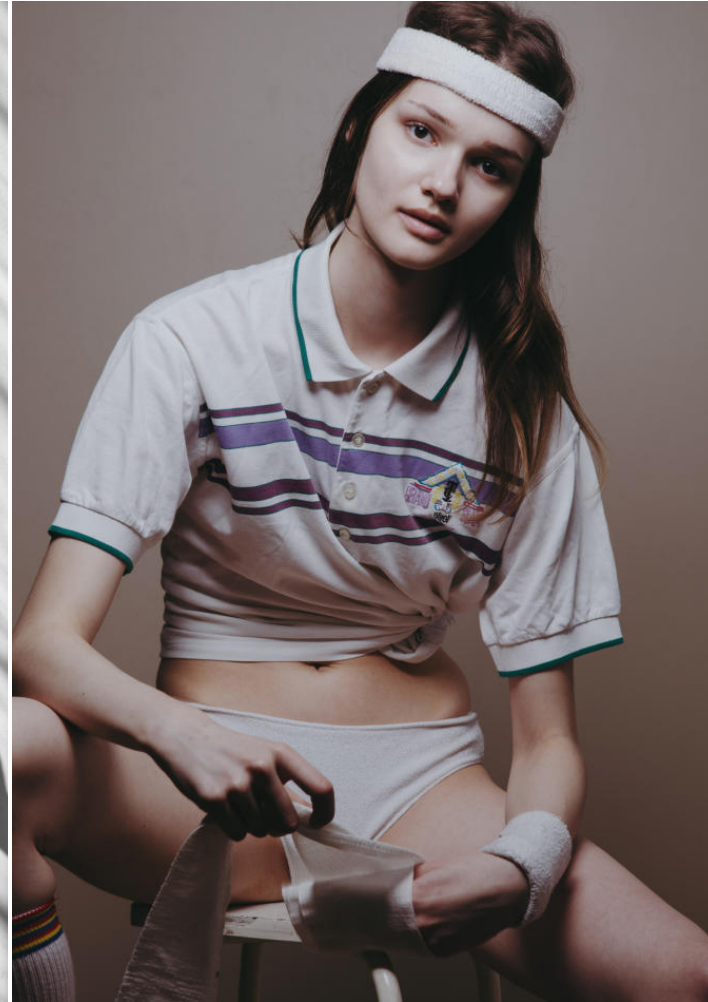


KARIN

MODELS AGENCY

Kamila Serkuczewska

Height : 5'11" / 180 cm | Bust : 30.5" / 78 cm | Waist : 23" / 59 cm | Hips : 35" / 89 cm | Shoe : 7.5 US / 5.5 UK | Hair Colour : Brown | Eyes : Light Brown

KARIN

MODELS AGENCY

Kamila Serkuczewska

Height : 5'11" / 180 cm | Bust : 30.5" / 78 cm | Waist : 23" / 59 cm | Hips : 35" / 89 cm | Shoe : 7.5 US / 5.5 UK | Hair Colour : Brown | Eyes : Light Brown

KARIN

MODELS AGENCY

Kamila Serkuczewska

Height : 5'11" / 180 cm | Bust : 30.5" / 78 cm | Waist : 23" / 59 cm | Hips : 35" / 89 cm | Shoe : 7.5 US / 5.5 UK | Hair Colour : Brown | Eyes : Light Brown

KARIN

MODELS AGENCY

Kamila Serkuczewska

Height : 5'11" / 180 cm | Bust : 30.5" / 78 cm | Waist : 23" / 59 cm | Hips : 35" / 89 cm | Shoe : 7.5 US / 5.5 UK | Hair Colour : Brown | Eyes : Light Brown

KARIN

MODELS AGENCY

Kamila Serkuczewska

Height : 5'11" / 180 cm | Bust : 30.5" / 78 cm | Waist : 23" / 59 cm | Hips : 35" / 89 cm | Shoe : 7.5 US / 5.5 UK | Hair Colour : Brown | Eyes : Light Brown