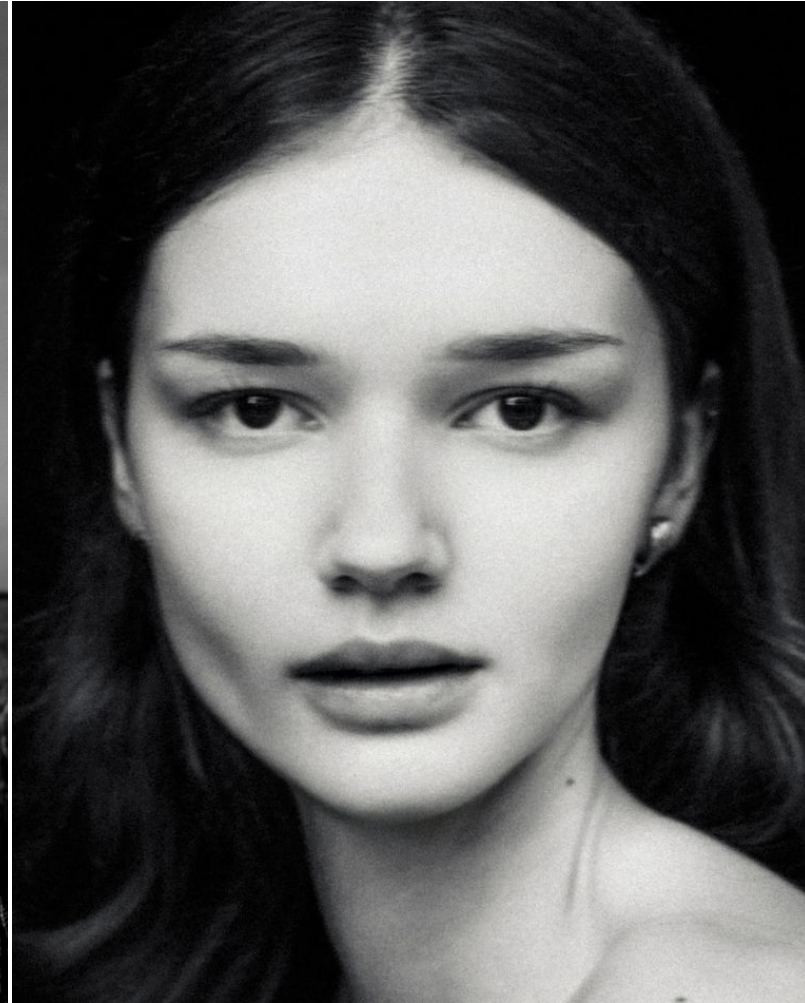

KARIN

MODELS AGENCY

Kamila Serkuczewska

Height : 5'11" / 180 cm | Bust : 30.5" / 78 cm | Waist : 23" / 59 cm | Hips : 35" / 89 cm | Shoe : 7.5 US / 5.5 UK | Hair Colour : Brown | Eyes : Light Brown