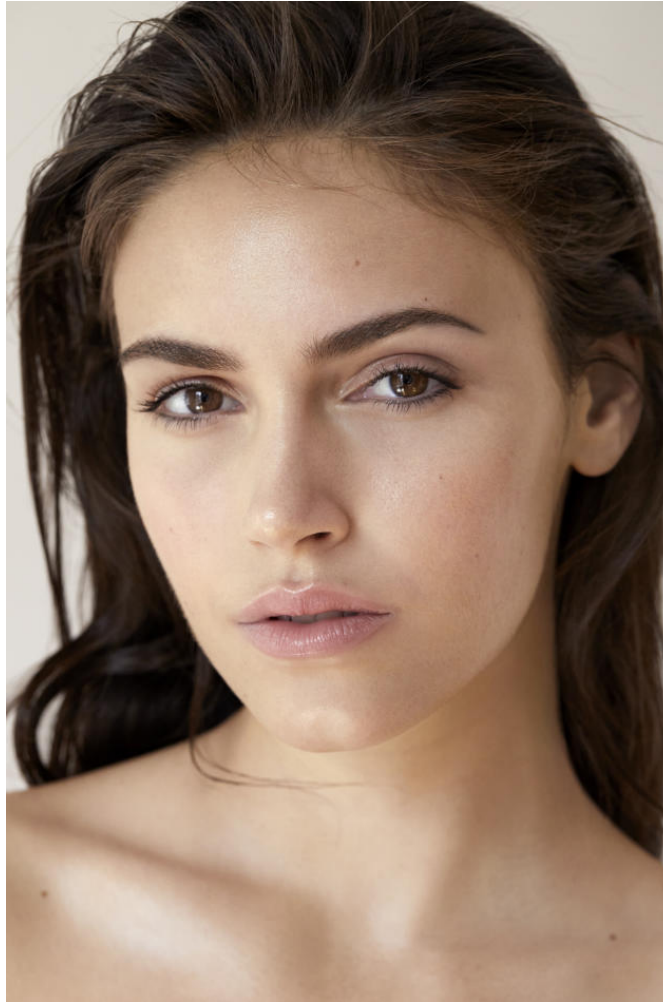

KARIN

MODELS AGENCY

Karla Bchir

Height : 5'9.5" / 176 cm | Bust : 33.5" / 85 cm | Waist : 25" / 63 cm | Hips : 36.5" / 93 cm | Shoe : 10.0 US / 7.0 UK | Hair Colour : Brown | Eyes : Light Brown

KARIN

MODELS AGENCY

Karla Bchir

Height : 5'9.5" / 176 cm | Bust : 33.5" / 85 cm | Waist : 25" / 63 cm | Hips : 36.5" / 93 cm | Shoe : 10.0 US / 7.0 UK | Hair Colour : Brown | Eyes : Light Brown

KARIN

MODELS AGENCY

Karla Bchir

Height : 5'9.5" / 176 cm | Bust : 33.5" / 85 cm | Waist : 25" / 63 cm | Hips : 36.5" / 93 cm | Shoe : 10.0 US / 7.0 UK | Hair Colour : Brown | Eyes : Light Brown

KARIN

MODELS AGENCY

Karla Bchir

Height : 5'9.5" / 176 cm | Bust : 33.5" / 85 cm | Waist : 25" / 63 cm | Hips : 36.5" / 93 cm | Shoe : 10.0 US / 7.0 UK | Hair Colour : Brown | Eyes : Light Brown