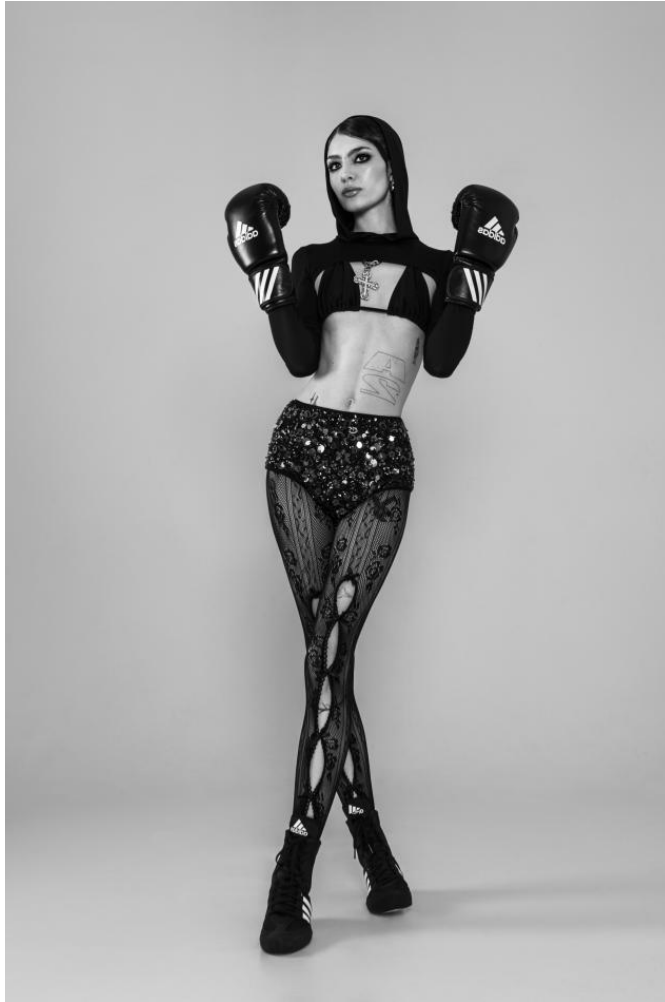

Karolina Gozdz

KARIN

MODELS AGENCY

Karolina Gozdz

Height : 5'9.5" / 177 cm | Bust : 29.5" / 75 cm | Waist : 23" / 59 cm | Hips : 33" / 84 cm | Shoe : 8.0 US / 6.0 UK | Hair Colour : Brown | Eyes : Brown