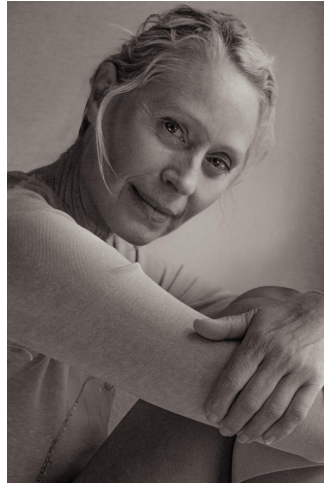

# KARIN

---

MODELS AGENCY

---

Kate Bell

Height : 5'9" / 175 cm | Bust : 34" / 86 cm | Waist : 27" / 69 cm | Hips : 37" / 94 cm | Shoe : 9.0 US / 6.5 UK | Hair Colour : Ash Blonde | Eyes : Blue

---

# KARIN

---

MODELS AGENCY

---

**Kate Bell**

Height : 5'9" / 175 cm | Bust : 34" / 86 cm | Waist : 27" / 69 cm | Hips : 37" / 94 cm | Shoe : 9.0 US / 6.5 UK | Hair Colour : Ash Blonde | Eyes : Blue

---