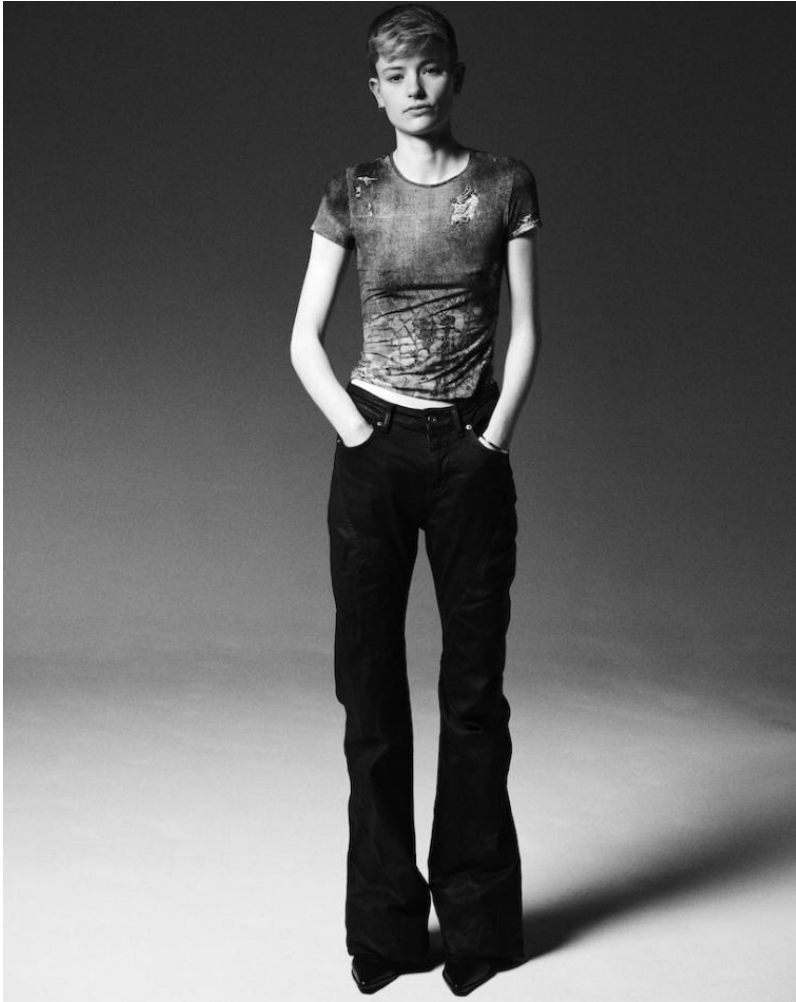

KARIN

MODELS AGENCY

Katie JACOBS

Height : 5'10" / 178 cm | Bust : 30" / 76 cm | Waist : 23" / 59 cm | Hips : 34" / 86 cm | Shoe : 7.5 US / 5.5 UK | Hair Colour : Light Blonde | Eyes : Blue

KARIN

MODELS AGENCY