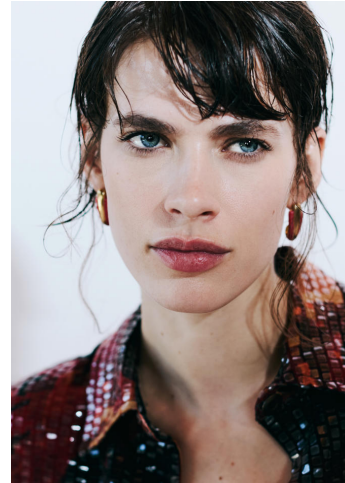

KARIN

MODELS AGENCY

Keltie Straith

Height : 5'9" / 175 cm | Bust : 33" / 84 cm | Waist : 25" / 64 cm | Hips : 35" / 89 cm | Shoe : 9.0 US / 6.5 UK | Hair Colour : Brown | Eyes : Blue