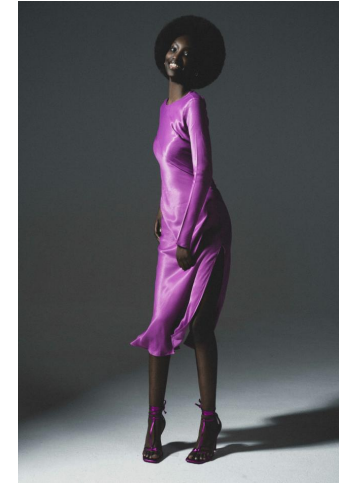


KARIN

MODELS AGENCY

Kessy Iriza

Height : 5'10" / 178 cm | Bust : 30.5" / 77 cm | Waist : 23.5" / 60 cm | Hips : 34.5" / 87 cm | Shoe : 8.0 US / 6.0 UK | Hair Colour : Black | Eyes : Brown

KARIN

MODELS AGENCY

Kessy Iriza

Height : 5'10" / 178 cm | Bust : 30.5" / 77 cm | Waist : 23.5" / 60 cm | Hips : 34.5" / 87 cm | Shoe : 8.0 US / 6.0 UK | Hair Colour : Black | Eyes : Brown

KARIN
MODELS AGENCY

Kessy Iriza

Height : 5'10" / 178 cm | Bust : 30.5" / 77 cm | Waist : 23.5" / 60 cm | Hips : 34.5" / 87 cm | Shoe : 8.0 US / 6.0 UK | Hair Colour : Black | Eyes : Brown