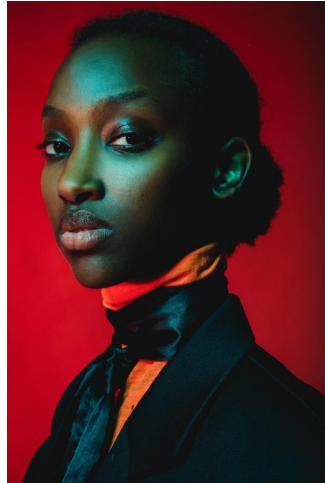


KARIN

MODELS AGENCY

Kessy Iriza

Height : 5'10" / 178 cm | Bust : 30.5" / 77 cm | Waist : 23.5" / 60 cm | Hips : 34.5" / 87 cm | Shoe : 8.0 US / 6.0 UK | Hair Colour : Black | Eyes : Brown

KARIN

MODELS AGENCY

Kessy Iriza

Height : 5'10" / 178 cm | Bust : 30.5" / 77 cm | Waist : 23.5" / 60 cm | Hips : 34.5" / 87 cm | Shoe : 8.0 US / 6.0 UK | Hair Colour : Black | Eyes : Brown

KARIN
MODELS AGENCY

Kessy Iriza

Height : 5'10" / 178 cm | Bust : 30.5" / 77 cm | Waist : 23.5" / 60 cm | Hips : 34.5" / 87 cm | Shoe : 8.0 US / 6.0 UK | Hair Colour : Black | Eyes : Brown

KARIN

MODELS AGENCY

Kessy Iriza

Height : 5'10" / 178 cm | Bust : 30.5" / 77 cm | Waist : 23.5" / 60 cm | Hips : 34.5" / 87 cm | Shoe : 8.0 US / 6.0 UK | Hair Colour : Black | Eyes : Brown