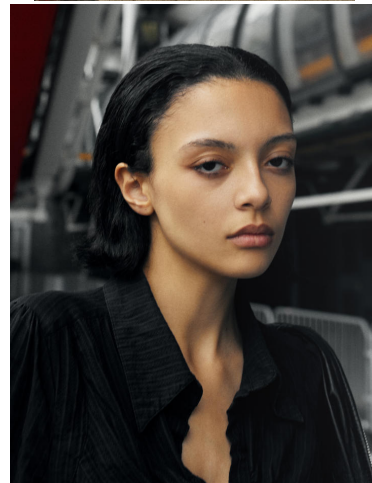

KARIN

MODELS AGENCY

Kimy Creusillet-Evrard

Height : 5'7.5" / 172 cm | Bust : 31.5" / 80 cm | Waist : 25" / 63 cm | Hips : 33.5" / 85 cm | Shoe : 9.0 US / 6.5 UK | Hair Colour : Black | Eyes : Black