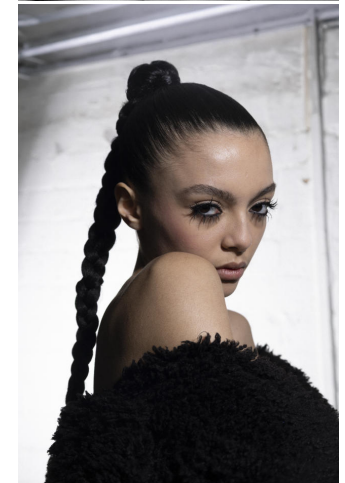

KARIN

MODELS AGENCY

Kimy Creusillet-Evrard

Height : 5'7.5" / 172 cm | Bust : 31.5" / 80 cm | Waist : 25" / 63 cm | Hips : 33.5" / 85 cm | Shoe : 9.0 US / 6.5 UK | Hair Colour : Black | Eyes : Black