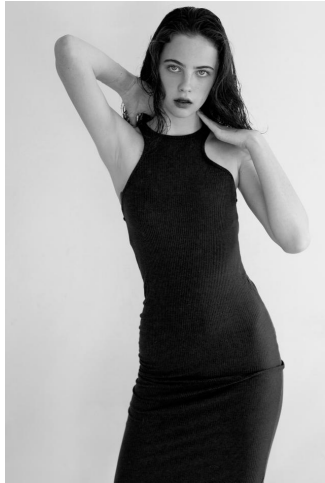

# KARIN

---

MODELS AGENCY

---

Klara Stec

Height : 5'9.5" / 177 cm | Bust : 31.5" / 80 cm | Waist : 27.5" / 70 cm | Hips : 34.5" / 88 cm | Shoe : 5.0 US / 3.5 UK | Hair Colour : Dark Black | Eyes : Blue

---

# KARIN

---

MODELS AGENCY

---

Klara Stec

Height : 5'9.5" / 177 cm | Bust : 31.5" / 80 cm | Waist : 27.5" / 70 cm | Hips : 34.5" / 88 cm | Shoe : 5.0 US / 3.5 UK | Hair Colour : Dark Black | Eyes : Blue