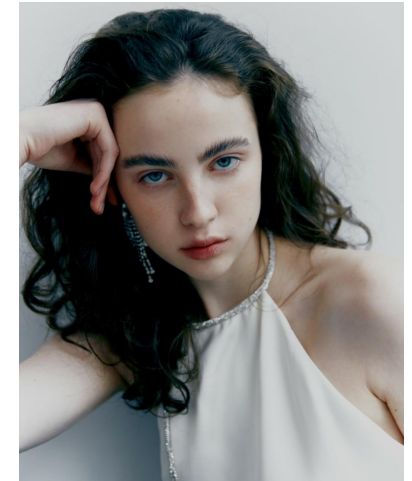

KARIN

MODELS AGENCY

Klara Stec

Height : 5'9.5" / 177 cm | Bust : 31.5" / 80 cm | Waist : 27.5" / 70 cm | Hips : 34.5" / 88 cm | Shoe : 5.0 US / 3.5 UK | Hair Colour : Dark Black | Eyes : Blue