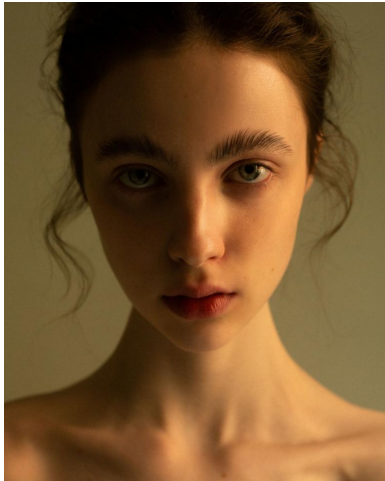

# KARIN

---

MODELS AGENCY

---

Klara Stec

Height : 5'9.5" / 177 cm | Bust : 31.5" / 80 cm | Waist : 27.5" / 70 cm | Hips : 34.5" / 88 cm | Shoe : 5.0 US / 3.5 UK | Hair Colour : Dark Black | Eyes : Blue

---

# KARIN

---

MODELS AGENCY

---

Klara Stec

Height : 5'9.5" / 177 cm | Bust : 31.5" / 80 cm | Waist : 27.5" / 70 cm | Hips : 34.5" / 88 cm | Shoe : 5.0 US / 3.5 UK | Hair Colour : Dark Black | Eyes : Blue

# KARIN

MODELS AGENCY

Klara Stec

Height : 5'9.5" / 177 cm | Bust : 31.5" / 80 cm | Waist : 27.5" / 70 cm | Hips : 34.5" / 88 cm | Shoe : 5.0 US / 3.5 UK | Hair Colour : Dark Black | Eyes : Blue

---