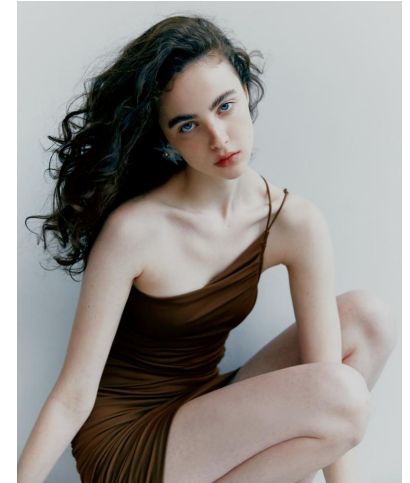

# KARIN

---

MODELS AGENCY

---

Klara Stec

Height : 5'9.5" / 177 cm | Bust : 31.5" / 80 cm | Waist : 27.5" / 70 cm | Hips : 34.5" / 88 cm | Shoe : 5.0 US / 3.5 UK | Hair Colour : Dark Black | Eyes : Blue

---

# KARIN

---

MODELS AGENCY

---

Klara Stec

Height : 5'9.5" / 177 cm | Bust : 31.5" / 80 cm | Waist : 27.5" / 70 cm | Hips : 34.5" / 88 cm | Shoe : 5.0 US / 3.5 UK | Hair Colour : Dark Black | Eyes : Blue