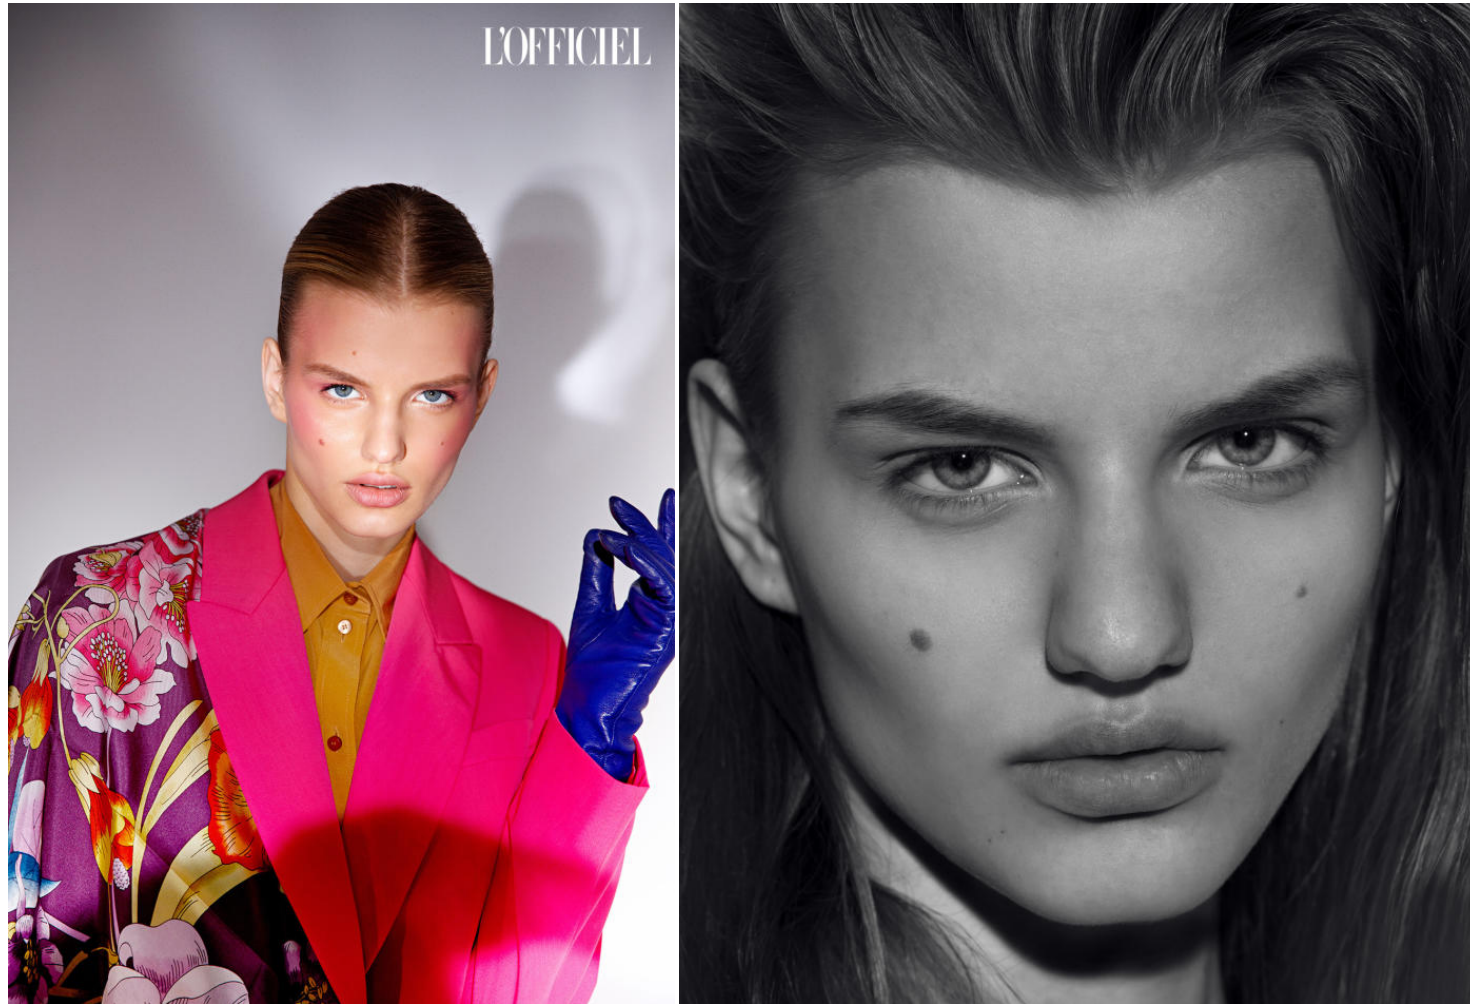

KARIN
MODELS AGENCY

Kseniya FURS

Height : 5'10" / 178 cm | Bust : 33" / 84 cm | Waist : 23.5" / 60 cm | Hips : 35" / 89 cm | Shoe : 7.5 US / 5.5 UK | Hair Colour : Blonde | Eyes : Blue/Grey

KARIN

MODELS AGENCY