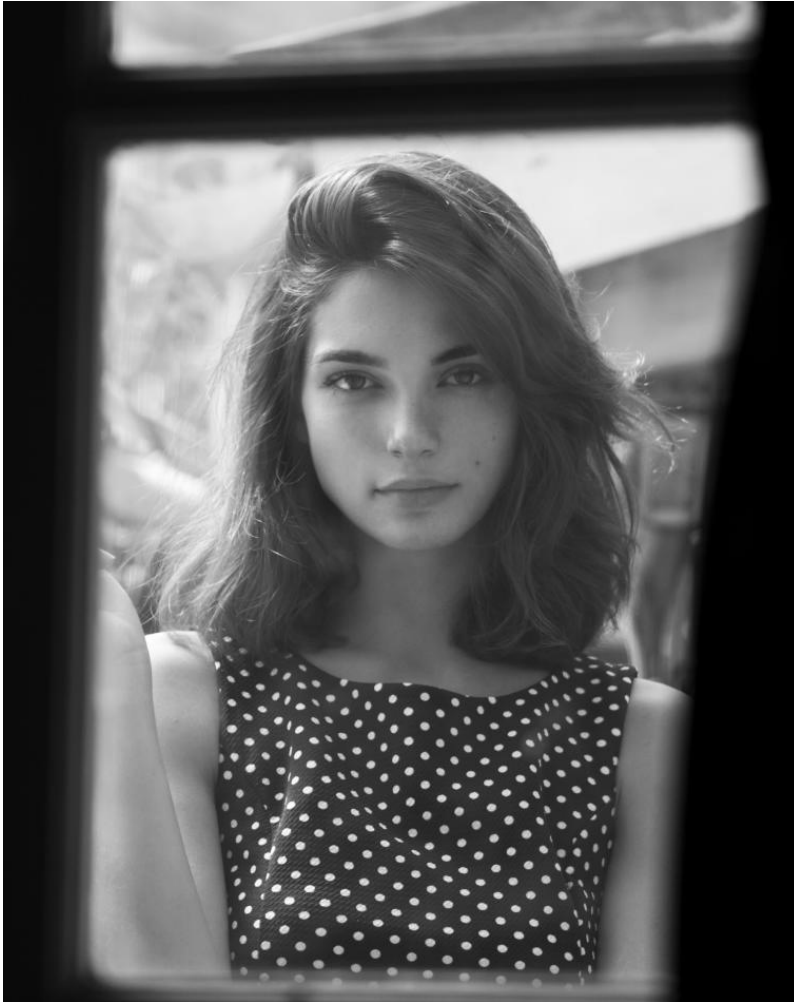

KARIN

MODELS AGENCY

Laetitia Galina

Height : 5'9" / 175 cm | Bust : 33.5" / 85 cm | Waist : 25" / 63 cm | Hips : 35" / 89 cm | Shoe : 8.0 US / 6.0 UK | Hair Colour : Brown | Eyes : Brown