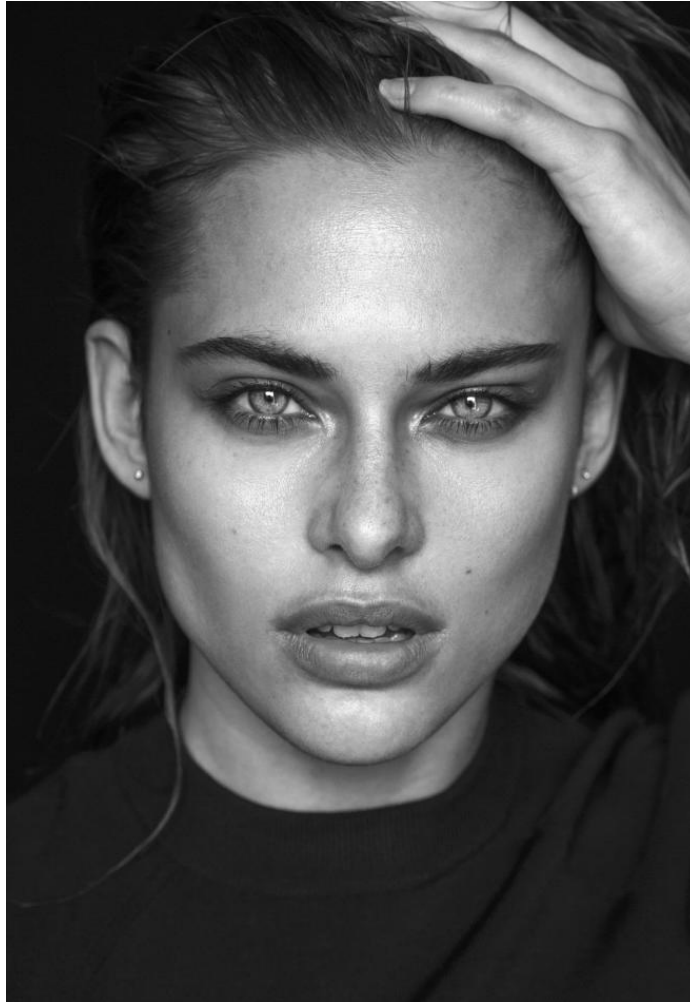

# KARIN

---

MODELS AGENCY

---

LANA Zakocela

Height : 5'8" / 173 cm | Bust : 33.5" / 85 cm | Waist : 23.5" / 60 cm | Hips : 34.5" / 88 cm | Shoe : 7.0 US / 5.0 UK | Hair Colour : Brown | Eyes : Blue

---