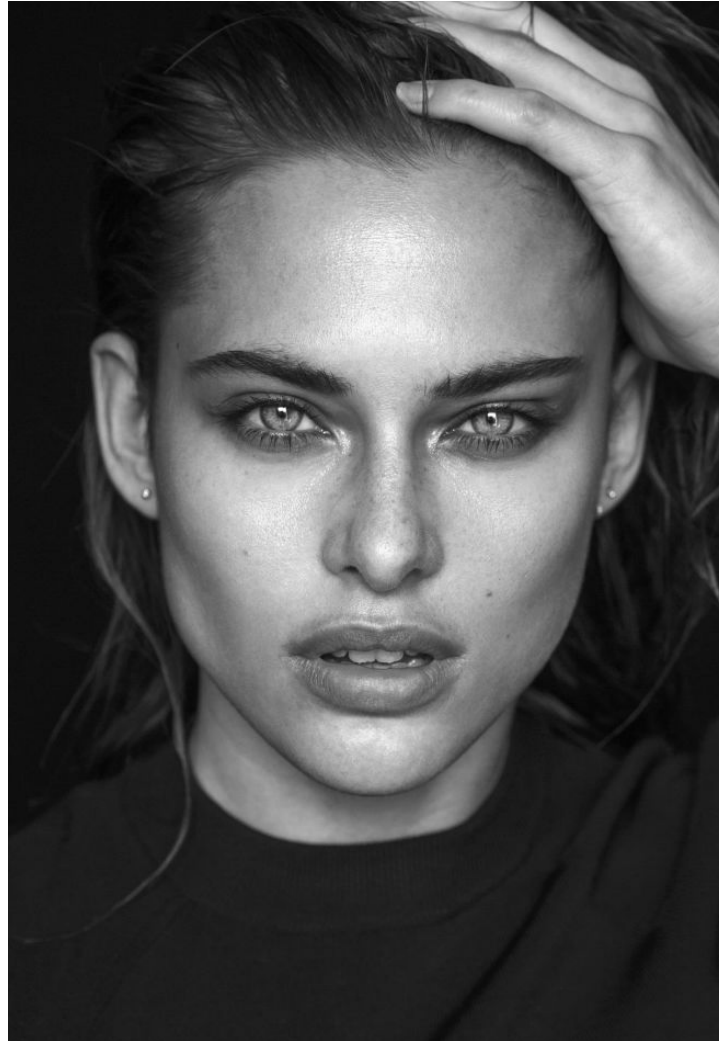

# KARIN

---

MODELS AGENCY

---

LANA Zakocela

Height : 5'8" / 173 cm | Bust : 33.5" / 85 cm | Waist : 23.5" / 60 cm | Hips : 34.5" / 88 cm | Shoe : 7.0 US / 5.0 UK | Hair Colour : Brown | Eyes : Blue

# KARIN

MODELS AGENCY

LANA Zakocela

Height : 5'8" / 173 cm | Bust : 33.5" / 85 cm | Waist : 23.5" / 60 cm | Hips : 34.5" / 88 cm | Shoe : 7.0 US / 5.0 UK | Hair Colour : Brown | Eyes : Blue

---