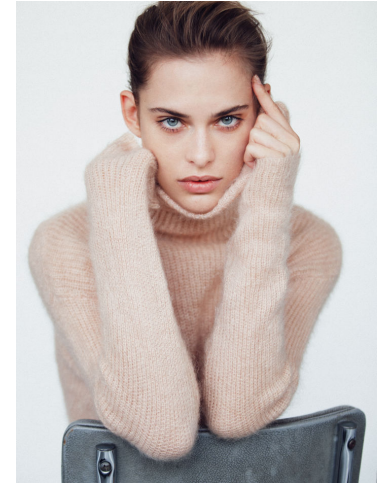

KARIN

MODELS AGENCY

LANA Zakocela

Height : 5'8" / 173 cm | Bust : 33.5" / 85 cm | Waist : 23.5" / 60 cm | Hips : 34.5" / 88 cm | Shoe : 7.0 US / 5.0 UK | Hair Colour : Brown | Eyes : Blue