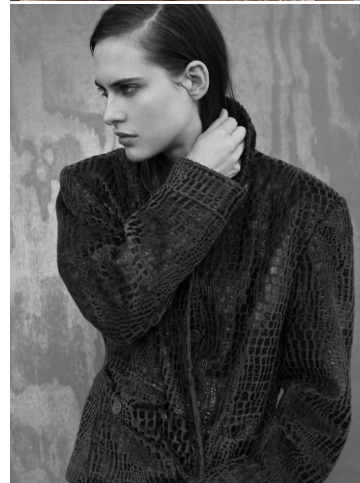

KARIN

MODELS AGENCY

LANA Zakocela

Height : 5'8" / 173 cm | Bust : 33.5" / 85 cm | Waist : 23.5" / 60 cm | Hips : 34.5" / 88 cm | Shoe : 7.0 US / 5.0 UK | Hair Colour : Brown | Eyes : Blue

KARIN

MODELS AGENCY

LANA Zakocela

Height : 5'8" / 173 cm | Bust : 33.5" / 85 cm | Waist : 23.5" / 60 cm | Hips : 34.5" / 88 cm | Shoe : 7.0 US / 5.0 UK | Hair Colour : Brown | Eyes : Blue

KARIN

MODELS AGENCY

LANA Zakocela

Height : 5'8" / 173 cm | Bust : 33.5" / 85 cm | Waist : 23.5" / 60 cm | Hips : 34.5" / 88 cm | Shoe : 7.0 US / 5.0 UK | Hair Colour : Brown | Eyes : Blue