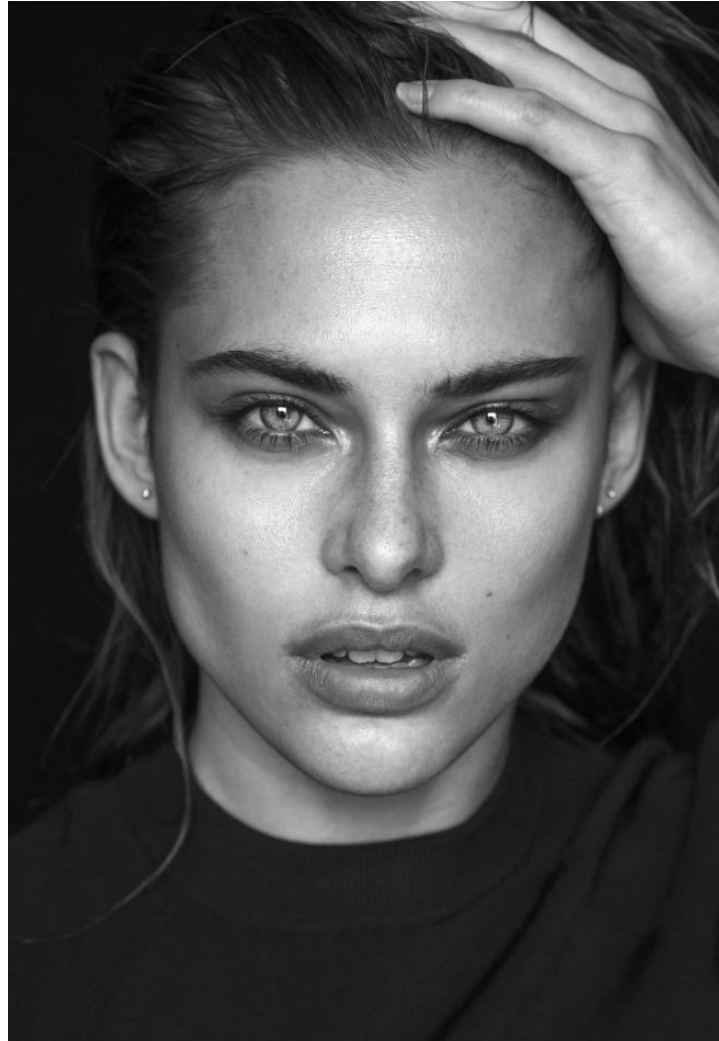

KARIN

MODELS AGENCY

LANA Zakocela

Height : 5'8" / 173 cm | Bust : 33.5" / 85 cm | Waist : 23.5" / 60 cm | Hips : 34.5" / 88 cm | Shoe : 7.0 US / 5.0 UK | Hair Colour : Brown | Eyes : Blue

KARIN

MODELS AGENCY

LANA Zakocela

Height : 5'8" / 173 cm | Bust : 33.5" / 85 cm | Waist : 23.5" / 60 cm | Hips : 34.5" / 88 cm | Shoe : 7.0 US / 5.0 UK | Hair Colour : Brown | Eyes : Blue

KARIN

MODELS AGENCY

LANA Zakocela

Height : 5'8" / 173 cm | Bust : 33.5" / 85 cm | Waist : 23.5" / 60 cm | Hips : 34.5" / 88 cm | Shoe : 7.0 US / 5.0 UK | Hair Colour : Brown | Eyes : Blue