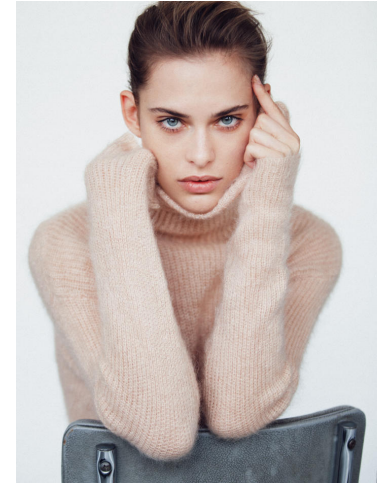

KARIN

MODELS AGENCY

LANA Zakocela

Height : 5'8" / 173 cm | Bust : 33.5" / 85 cm | Waist : 23.5" / 60 cm | Hips : 34.5" / 88 cm | Shoe : 7.0 US / 5.0 UK | Hair Colour : Brown | Eyes : Blue

KARIN

MODELS AGENCY

LANA Zakocela

Height : 5'8" / 173 cm | Bust : 33.5" / 85 cm | Waist : 23.5" / 60 cm | Hips : 34.5" / 88 cm | Shoe : 7.0 US / 5.0 UK | Hair Colour : Brown | Eyes : Blue

KARIN

MODELS AGENCY

LANA Zakocela

Height : 5'8" / 173 cm | Bust : 33.5" / 85 cm | Waist : 23.5" / 60 cm | Hips : 34.5" / 88 cm | Shoe : 7.0 US / 5.0 UK | Hair Colour : Brown | Eyes : Blue