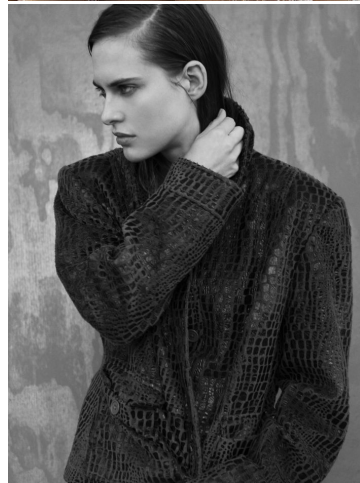

# KARIN

---

MODELS AGENCY

---

LANA Zakocela

Height : 5'8" / 173 cm | Bust : 33.5" / 85 cm | Waist : 23.5" / 60 cm | Hips : 34.5" / 88 cm | Shoe : 7.0 US / 5.0 UK | Hair Colour : Brown | Eyes : Blue

# KARIN

MODELS AGENCY

LANA Zakocela

Height : 5'8" / 173 cm | Bust : 33.5" / 85 cm | Waist : 23.5" / 60 cm | Hips : 34.5" / 88 cm | Shoe : 7.0 US / 5.0 UK | Hair Colour : Brown | Eyes : Blue

---