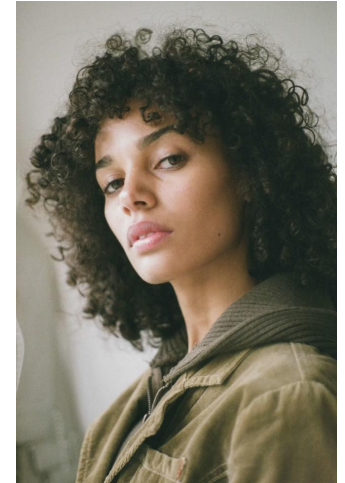


KARIN

MODELS AGENCY

Lara Lisboa

Height : 5'8.5" / 174 cm | Bust : 31" / 79 cm | Waist : 23.5" / 60 cm | Hips : 34.5" / 88 cm | Shoe : 9.0 US / 6.5 UK | Hair Colour : Brown | Eyes : Light Brown

KARIN
MODELS AGENCY

Lara Lisboa

Height : 5'8.5" / 174 cm | Bust : 31" / 79 cm | Waist : 23.5" / 60 cm | Hips : 34.5" / 88 cm | Shoe : 9.0 US / 6.5 UK | Hair Colour : Brown | Eyes : Light Brown

KARIN

MODELS AGENCY

Lara Lisboa

Height : 5'8.5" / 174 cm | Bust : 31" / 79 cm | Waist : 23.5" / 60 cm | Hips : 34.5" / 88 cm | Shoe : 9.0 US / 6.5 UK | Hair Colour : Brown | Eyes : Light Brown