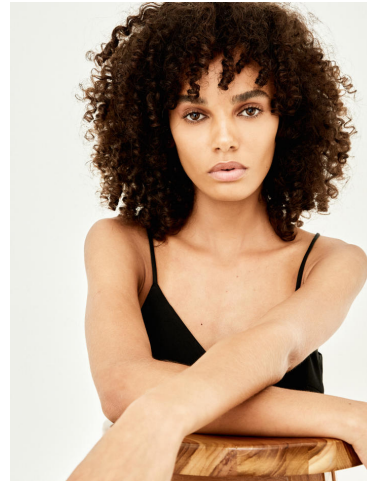


KARIN

MODELS AGENCY

Lara Lisboa

Height : 5'8.5" / 174 cm | Bust : 31" / 79 cm | Waist : 23.5" / 60 cm | Hips : 34.5" / 88 cm | Shoe : 9.0 US / 6.5 UK | Hair Colour : Brown | Eyes : Light Brown

KARIN
MODELS AGENCY

Lara Lisboa

Height : 5'8.5" / 174 cm | Bust : 31" / 79 cm | Waist : 23.5" / 60 cm | Hips : 34.5" / 88 cm | Shoe : 9.0 US / 6.5 UK | Hair Colour : Brown | Eyes : Light Brown

KARIN

MODELS AGENCY

Lara Lisboa

Height : 5'8.5" / 174 cm | Bust : 31" / 79 cm | Waist : 23.5" / 60 cm | Hips : 34.5" / 88 cm | Shoe : 9.0 US / 6.5 UK | Hair Colour : Brown | Eyes : Light Brown