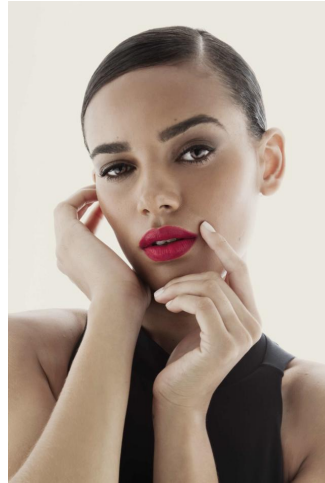


KARIN

MODELS AGENCY

Lara Lisboa

Height : 5'8.5" / 174 cm | Bust : 31" / 79 cm | Waist : 23.5" / 60 cm | Hips : 34.5" / 88 cm | Shoe : 9.0 US / 6.5 UK | Hair Colour : Brown | Eyes : Light Brown

KARIN
MODELS AGENCY

Lara Lisboa

Height : 5'8.5" / 174 cm | Bust : 31" / 79 cm | Waist : 23.5" / 60 cm | Hips : 34.5" / 88 cm | Shoe : 9.0 US / 6.5 UK | Hair Colour : Brown | Eyes : Light Brown

KARIN

MODELS AGENCY

Lara Lisboa

Height : 5'8.5" / 174 cm | Bust : 31" / 79 cm | Waist : 23.5" / 60 cm | Hips : 34.5" / 88 cm | Shoe : 9.0 US / 6.5 UK | Hair Colour : Brown | Eyes : Light Brown