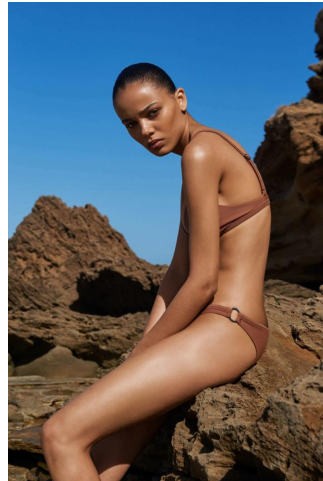


KARIN

MODELS AGENCY

Lara Lisboa

Height : 5'8.5" / 174 cm | Bust : 31" / 79 cm | Waist : 23.5" / 60 cm | Hips : 34.5" / 88 cm | Shoe : 9.0 US / 6.5 UK | Hair Colour : Brown | Eyes : Light Brown

KARIN
MODELS AGENCY

Lara Lisboa

Height : 5'8.5" / 174 cm | Bust : 31" / 79 cm | Waist : 23.5" / 60 cm | Hips : 34.5" / 88 cm | Shoe : 9.0 US / 6.5 UK | Hair Colour : Brown | Eyes : Light Brown

KARIN

MODELS AGENCY

Lara Lisboa

Height : 5'8.5" / 174 cm | Bust : 31" / 79 cm | Waist : 23.5" / 60 cm | Hips : 34.5" / 88 cm | Shoe : 9.0 US / 6.5 UK | Hair Colour : Brown | Eyes : Light Brown