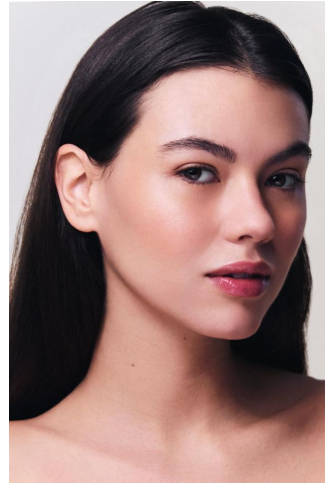


KARIN

MODELS AGENCY

Lea Cantillac

Height : 5'7.5" / 172 cm | Bust : 32.5" / 83 cm | Waist : 24" / 61 cm | Hips : 35.5" / 90 cm | Shoe : 8.0 US / 6.0 UK | Hair Colour : Brown | Eyes : Brown

KARIN
MODELS AGENCY

Lea Cantillac

Height : 5'7.5" / 172 cm | Bust : 32.5" / 83 cm | Waist : 24" / 61 cm | Hips : 35.5" / 90 cm | Shoe : 8.0 US / 6.0 UK | Hair Colour : Brown | Eyes : Brown

KARIN
MODELS AGENCY

Lea Cantillac

Height : 5'7.5" / 172 cm | Bust : 32.5" / 83 cm | Waist : 24" / 61 cm | Hips : 35.5" / 90 cm | Shoe : 8.0 US / 6.0 UK | Hair Colour : Brown | Eyes : Brown

KARIN

MODELS AGENCY

Lea Cantillac

Height : 5'7.5" / 172 cm | Bust : 32.5" / 83 cm | Waist : 24" / 61 cm | Hips : 35.5" / 90 cm | Shoe : 8.0 US / 6.0 UK | Hair Colour : Brown | Eyes : Brown