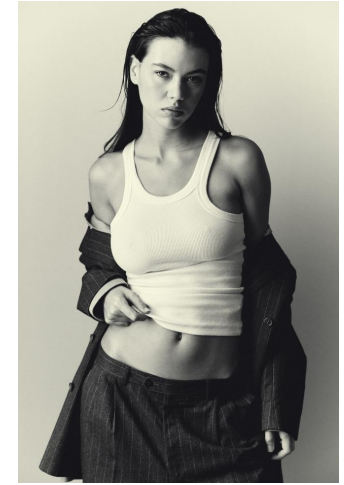


KARIN

MODELS AGENCY

Lea Cantillac

Height : 5'7.5" / 172 cm | Bust : 32.5" / 83 cm | Waist : 24" / 61 cm | Hips : 35.5" / 90 cm | Shoe : 8.0 US / 6.0 UK | Hair Colour : Brown | Eyes : Brown

KARIN
MODELS AGENCY

Lea Cantillac

Height : 5'7.5" / 172 cm | Bust : 32.5" / 83 cm | Waist : 24" / 61 cm | Hips : 35.5" / 90 cm | Shoe : 8.0 US / 6.0 UK | Hair Colour : Brown | Eyes : Brown

KARIN
MODELS AGENCY

Lea Cantillac

Height : 5'7.5" / 172 cm | Bust : 32.5" / 83 cm | Waist : 24" / 61 cm | Hips : 35.5" / 90 cm | Shoe : 8.0 US / 6.0 UK | Hair Colour : Brown | Eyes : Brown

KARIN

MODELS AGENCY

Lea Cantillac

Height : 5'7.5" / 172 cm | Bust : 32.5" / 83 cm | Waist : 24" / 61 cm | Hips : 35.5" / 90 cm | Shoe : 8.0 US / 6.0 UK | Hair Colour : Brown | Eyes : Brown