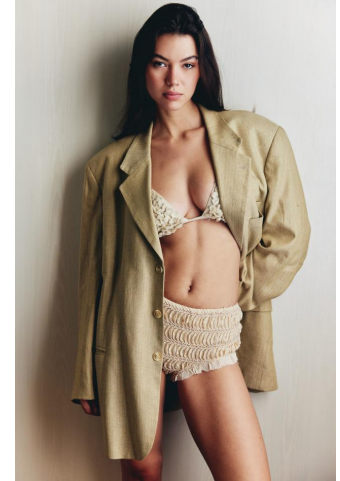


KARIN

MODELS AGENCY

Lea Cantillac

Height : 5'7.5" / 172 cm | Bust : 32.5" / 83 cm | Waist : 24" / 61 cm | Hips : 35.5" / 90 cm | Shoe : 8.0 US / 6.0 UK | Hair Colour : Brown | Eyes : Brown

KARIN
MODELS AGENCY

Lea Cantillac

Height : 5'7.5" / 172 cm | Bust : 32.5" / 83 cm | Waist : 24" / 61 cm | Hips : 35.5" / 90 cm | Shoe : 8.0 US / 6.0 UK | Hair Colour : Brown | Eyes : Brown

KARIN
MODELS AGENCY

Lea Cantillac

Height : 5'7.5" / 172 cm | Bust : 32.5" / 83 cm | Waist : 24" / 61 cm | Hips : 35.5" / 90 cm | Shoe : 8.0 US / 6.0 UK | Hair Colour : Brown | Eyes : Brown

KARIN

MODELS AGENCY

Lea Cantillac

Height : 5'7.5" / 172 cm | Bust : 32.5" / 83 cm | Waist : 24" / 61 cm | Hips : 35.5" / 90 cm | Shoe : 8.0 US / 6.0 UK | Hair Colour : Brown | Eyes : Brown