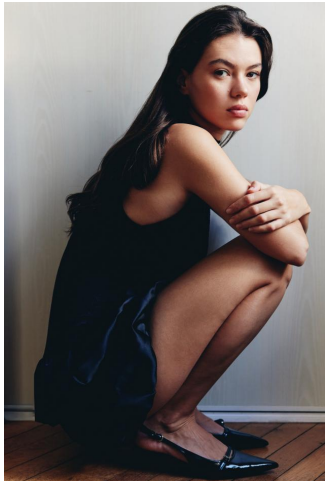


KARIN

MODELS AGENCY

Lea Cantillac

Height : 5'7.5" / 172 cm | Bust : 32.5" / 83 cm | Waist : 24" / 61 cm | Hips : 35.5" / 90 cm | Shoe : 8.0 US / 6.0 UK | Hair Colour : Brown | Eyes : Brown

KARIN
MODELS AGENCY

Lea Cantillac

Height : 5'7.5" / 172 cm | Bust : 32.5" / 83 cm | Waist : 24" / 61 cm | Hips : 35.5" / 90 cm | Shoe : 8.0 US / 6.0 UK | Hair Colour : Brown | Eyes : Brown

KARIN
MODELS AGENCY

Lea Cantillac

Height : 5'7.5" / 172 cm | Bust : 32.5" / 83 cm | Waist : 24" / 61 cm | Hips : 35.5" / 90 cm | Shoe : 8.0 US / 6.0 UK | Hair Colour : Brown | Eyes : Brown

KARIN

MODELS AGENCY

Lea Cantillac

Height : 5'7.5" / 172 cm | Bust : 32.5" / 83 cm | Waist : 24" / 61 cm | Hips : 35.5" / 90 cm | Shoe : 8.0 US / 6.0 UK | Hair Colour : Brown | Eyes : Brown