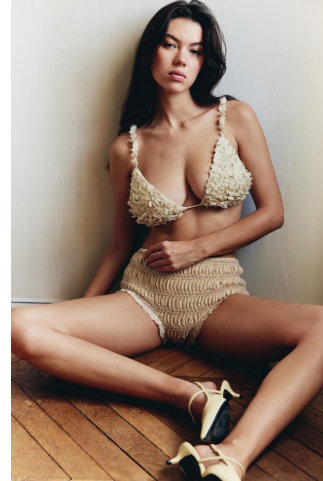


KARIN

MODELS AGENCY

Lea Cantillac

Height : 5'7.5" / 172 cm | Bust : 32.5" / 83 cm | Waist : 24" / 61 cm | Hips : 35.5" / 90 cm | Shoe : 8.0 US / 6.0 UK | Hair Colour : Brown | Eyes : Brown

KARIN
MODELS AGENCY

Lea Cantillac

Height : 5'7.5" / 172 cm | Bust : 32.5" / 83 cm | Waist : 24" / 61 cm | Hips : 35.5" / 90 cm | Shoe : 8.0 US / 6.0 UK | Hair Colour : Brown | Eyes : Brown

KARIN
MODELS AGENCY

Lea Cantillac

Height : 5'7.5" / 172 cm | Bust : 32.5" / 83 cm | Waist : 24" / 61 cm | Hips : 35.5" / 90 cm | Shoe : 8.0 US / 6.0 UK | Hair Colour : Brown | Eyes : Brown

KARIN

MODELS AGENCY

Lea Cantillac

Height : 5'7.5" / 172 cm | Bust : 32.5" / 83 cm | Waist : 24" / 61 cm | Hips : 35.5" / 90 cm | Shoe : 8.0 US / 6.0 UK | Hair Colour : Brown | Eyes : Brown