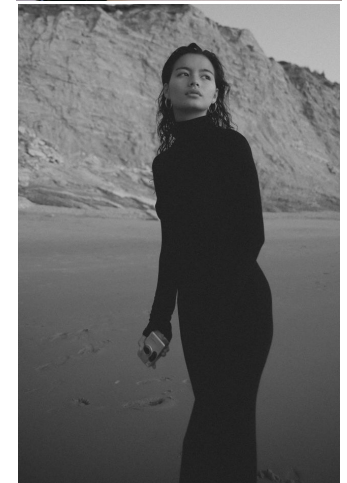

# KARIN

---

MODELS AGENCY

---

Lea Lahmeur

Height : 5'7" / 170 cm | Bust : 33" / 84 cm | Waist : 25" / 63 cm | Hips : 35" / 89 cm | Shoe : 7.5 US / 5.5 UK | Hair Colour : Dark Brown | Eyes : Brown

**KARIN**  
MODELS AGENCY