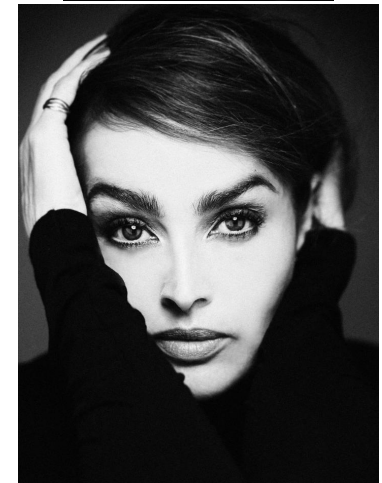


KARIN

MODELS AGENCY

Leticia HERRERA

Height : 5'7.5" / 172 cm | Bust : 34" / 86 cm | Waist : 21" / 53 cm | Hips : 34.5" / 88 cm | Shoe : 5.0 US / 3.5 UK | Hair Colour : Brown | Eyes : Brown

KARIN

MODELS AGENCY

Leticia HERRERA

Height : 5'7.5" / 172 cm | Bust : 34" / 86 cm | Waist : 21" / 53 cm | Hips : 34.5" / 88 cm | Shoe : 5.0 US / 3.5 UK | Hair Colour : Brown | Eyes : Brown