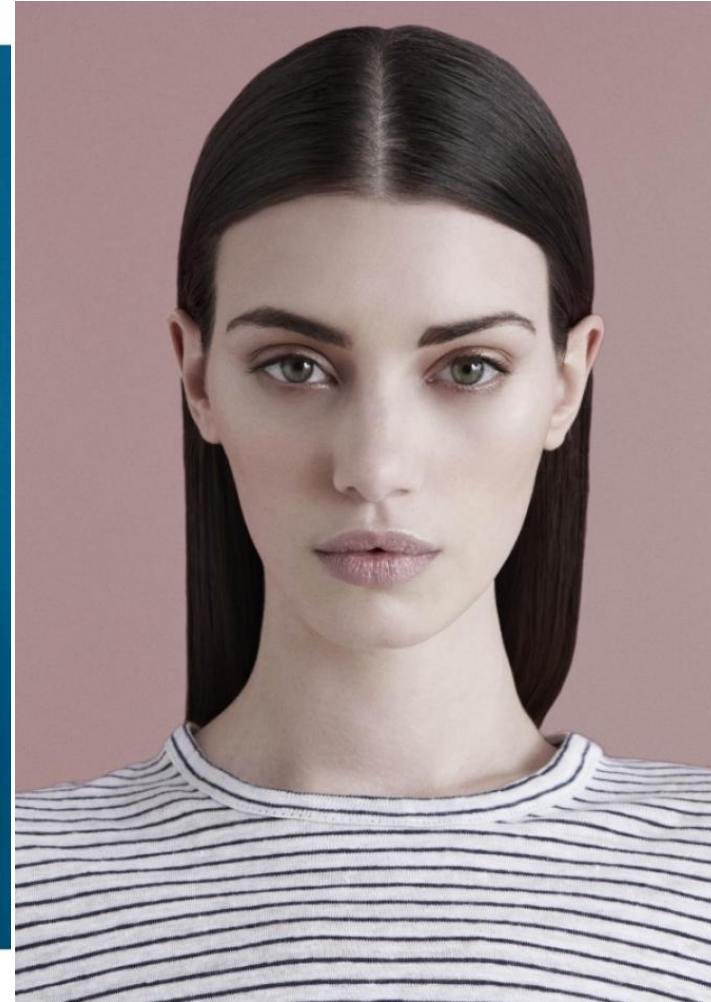

KARIN
MODELS AGENCY

Lidia COMINI

Height : 5'8" / 173 cm | Bust : 30" / 76 cm | Waist : 24" / 61 cm | Hips : 34.5" / 87 cm | Shoe : 7.0 US / 5.0 UK | Hair Colour : Light Brown | Eyes : Green