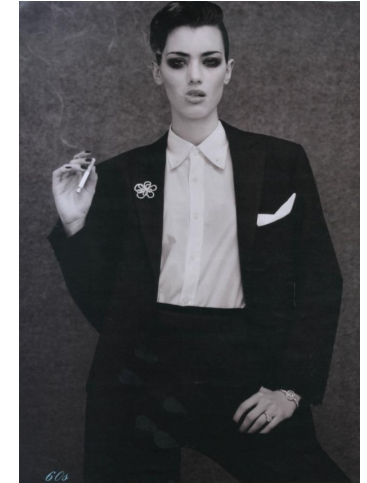


KARIN

MODELS AGENCY

Lidia COMINI

Height : 5'8" / 173 cm | Bust : 30" / 76 cm | Waist : 24" / 61 cm | Hips : 34.5" / 87 cm | Shoe : 7.0 US / 5.0 UK | Hair Colour : Light Brown | Eyes : Green

KARIN

MODELS AGENCY

Lidia COMINI

Height : 5'8" / 173 cm | Bust : 30" / 76 cm | Waist : 24" / 61 cm | Hips : 34.5" / 87 cm | Shoe : 7.0 US / 5.0 UK | Hair Colour : Light Brown | Eyes : Green

KARIN

MODELS AGENCY

Lidia COMINI

Height : 5'8" / 173 cm | Bust : 30" / 76 cm | Waist : 24" / 61 cm | Hips : 34.5" / 87 cm | Shoe : 7.0 US / 5.0 UK | Hair Colour : Light Brown | Eyes : Green