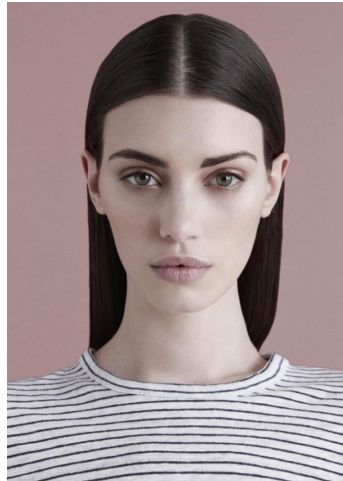


KARIN

MODELS AGENCY

Lidia COMINI

Height : 5'8" / 173 cm | Bust : 30" / 76 cm | Waist : 24" / 61 cm | Hips : 34.5" / 87 cm | Shoe : 7.0 US / 5.0 UK | Hair Colour : Light Brown | Eyes : Green

KARIN

MODELS AGENCY

Lidia COMINI

Height : 5'8" / 173 cm | Bust : 30" / 76 cm | Waist : 24" / 61 cm | Hips : 34.5" / 87 cm | Shoe : 7.0 US / 5.0 UK | Hair Colour : Light Brown | Eyes : Green

KARIN

MODELS AGENCY

Lidia COMINI

Height : 5'8" / 173 cm | Bust : 30" / 76 cm | Waist : 24" / 61 cm | Hips : 34.5" / 87 cm | Shoe : 7.0 US / 5.0 UK | Hair Colour : Light Brown | Eyes : Green