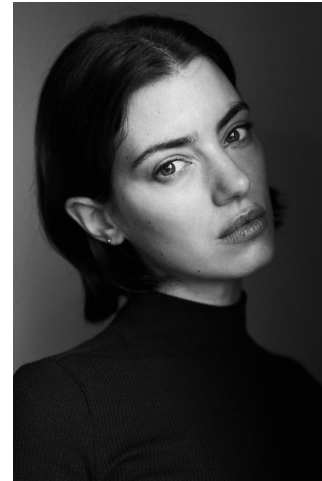


KARIN

MODELS AGENCY

Lidia COMINI

Height : 5'8" / 173 cm | Bust : 30" / 76 cm | Waist : 24" / 61 cm | Hips : 34.5" / 87 cm | Shoe : 7.0 US / 5.0 UK | Hair Colour : Light Brown | Eyes : Green

KARIN

MODELS AGENCY

Lidia COMINI

Height : 5'8" / 173 cm | Bust : 30" / 76 cm | Waist : 24" / 61 cm | Hips : 34.5" / 87 cm | Shoe : 7.0 US / 5.0 UK | Hair Colour : Light Brown | Eyes : Green

KARIN

MODELS AGENCY

Lidia COMINI

Height : 5'8" / 173 cm | Bust : 30" / 76 cm | Waist : 24" / 61 cm | Hips : 34.5" / 87 cm | Shoe : 7.0 US / 5.0 UK | Hair Colour : Light Brown | Eyes : Green