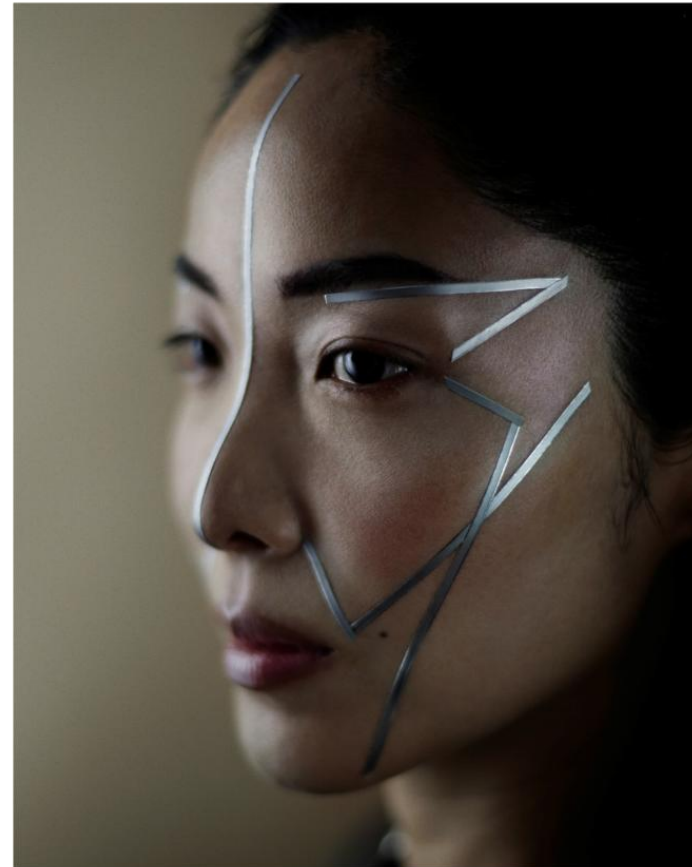

KARIN
MODELS AGENCY

Lika Minamoto

Height : 5'7" / 170 cm | Bust : 33.5" / 85 cm | Waist : 25.5" / 65 cm | Hips : 36.5" / 93 cm | Shoe : 7.0 US / 5.0 UK | Hair Colour : Black | Eyes : Brown