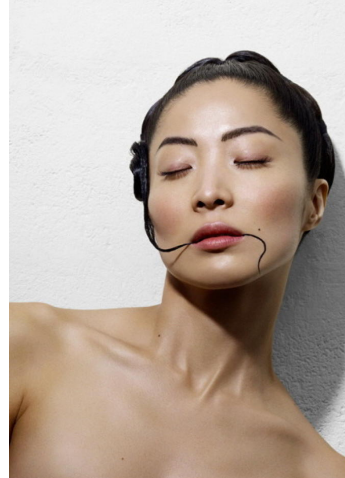


KARIN

MODELS AGENCY

Lika Minamoto

Height : 5'7" / 170 cm | Bust : 33.5" / 85 cm | Waist : 25.5" / 65 cm | Hips : 36.5" / 93 cm | Shoe : 7.0 US / 5.0 UK | Hair Colour : Black | Eyes : Brown

KARIN
MODELS AGENCY

Lika Minamoto

Height : 5'7" / 170 cm | Bust : 33.5" / 85 cm | Waist : 25.5" / 65 cm | Hips : 36.5" / 93 cm | Shoe : 7.0 US / 5.0 UK | Hair Colour : Black | Eyes : Brown

KARIN

MODELS AGENCY

Lika Minamoto

Height : 5'7" / 170 cm | Bust : 33.5" / 85 cm | Waist : 25.5" / 65 cm | Hips : 36.5" / 93 cm | Shoe : 7.0 US / 5.0 UK | Hair Colour : Black | Eyes : Brown