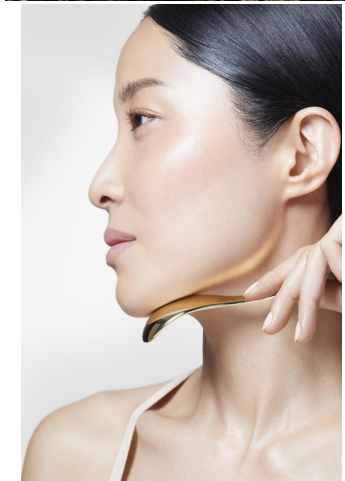


KARIN

MODELS AGENCY

Lika Minamoto

Height : 5'7" / 170 cm | Bust : 33.5" / 85 cm | Waist : 25.5" / 65 cm | Hips : 36.5" / 93 cm | Shoe : 7.0 US / 5.0 UK | Hair Colour : Black | Eyes : Brown

KARIN
MODELS AGENCY

Lika Minamoto

Height : 5'7" / 170 cm | Bust : 33.5" / 85 cm | Waist : 25.5" / 65 cm | Hips : 36.5" / 93 cm | Shoe : 7.0 US / 5.0 UK | Hair Colour : Black | Eyes : Brown

KARIN

MODELS AGENCY

Lika Minamoto

Height : 5'7" / 170 cm | Bust : 33.5" / 85 cm | Waist : 25.5" / 65 cm | Hips : 36.5" / 93 cm | Shoe : 7.0 US / 5.0 UK | Hair Colour : Black | Eyes : Brown