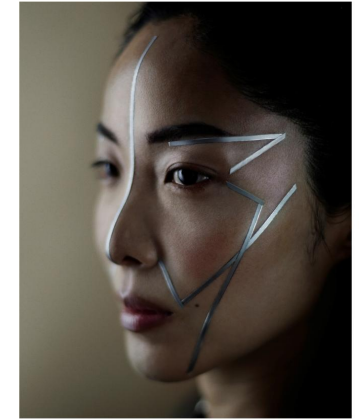


KARIN

MODELS AGENCY

Lika Minamoto

Height : 5'7" / 170 cm | Bust : 33.5" / 85 cm | Waist : 25.5" / 65 cm | Hips : 36.5" / 93 cm | Shoe : 7.0 US / 5.0 UK | Hair Colour : Black | Eyes : Brown

KARIN
MODELS AGENCY

Lika Minamoto

Height : 5'7" / 170 cm | Bust : 33.5" / 85 cm | Waist : 25.5" / 65 cm | Hips : 36.5" / 93 cm | Shoe : 7.0 US / 5.0 UK | Hair Colour : Black | Eyes : Brown

KARIN

MODELS AGENCY

Lika Minamoto

Height : 5'7" / 170 cm | Bust : 33.5" / 85 cm | Waist : 25.5" / 65 cm | Hips : 36.5" / 93 cm | Shoe : 7.0 US / 5.0 UK | Hair Colour : Black | Eyes : Brown