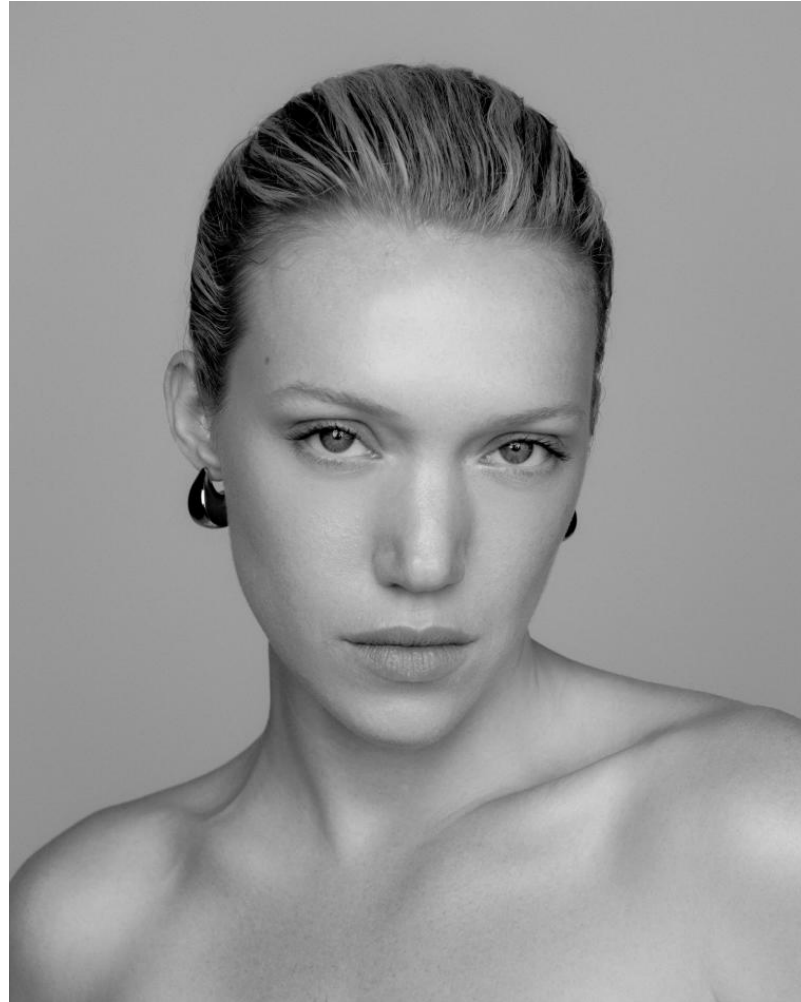

# KARIN

---

MODELS AGENCY

---

Lilas Marchand

Height : 5'8.5" / 174 cm | Bust : 32" / 81 cm | Waist : 23.5" / 60 cm | Hips : 35" / 89 cm | Shoe : 8.5 US / 6.0 UK | Hair Colour : Platinum Blonde | Eyes : Blue