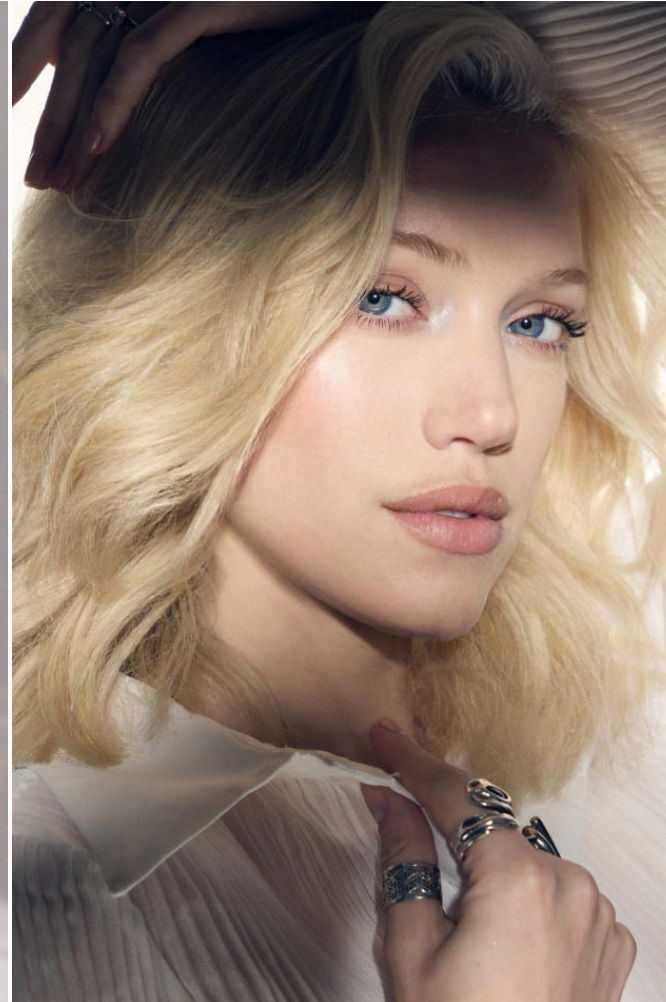

KARIN
MODELS AGENCY

Lilas Marchand

Height : 5'8.5" / 174 cm | Bust : 32" / 81 cm | Waist : 23.5" / 60 cm | Hips : 35" / 89 cm | Shoe : 8.5 US / 6.0 UK | Hair Colour : Platinum Blonde | Eyes : Blue