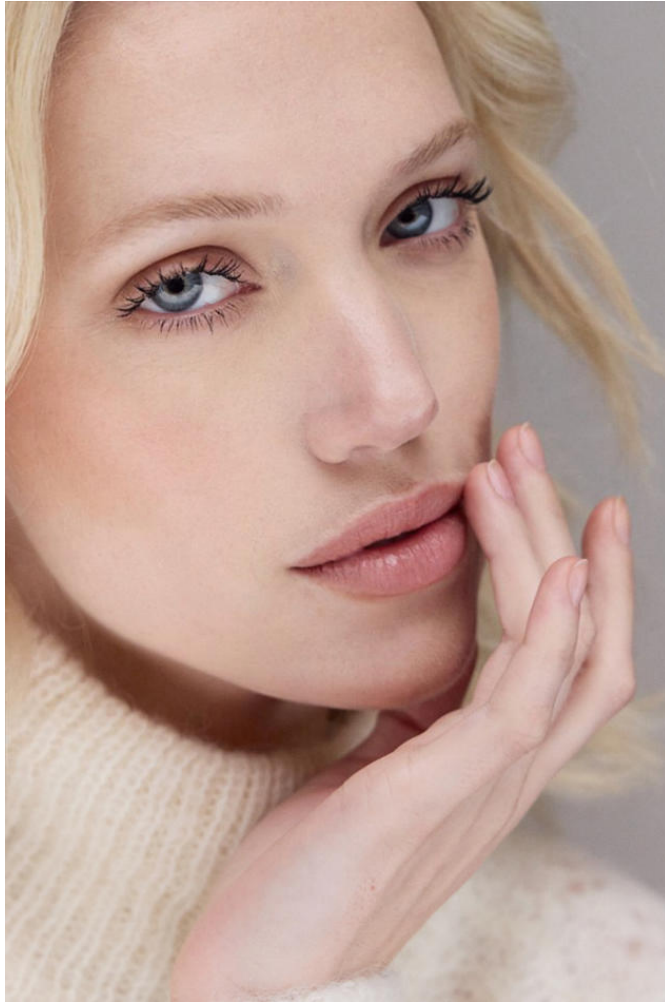

KARIN
MODELS AGENCY

Lilas Marchand

Height : 5'8.5" / 174 cm | Bust : 32" / 81 cm | Waist : 23.5" / 60 cm | Hips : 35" / 89 cm | Shoe : 8.5 US / 6.0 UK | Hair Colour : Platinum Blonde | Eyes : Blue