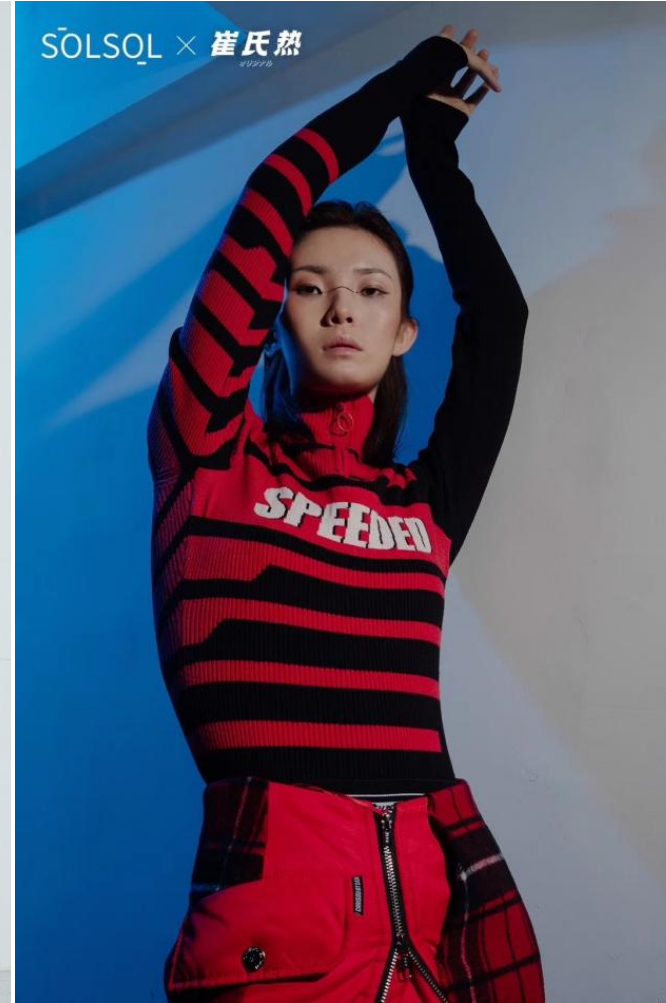

KARIN

MODELS AGENCY

Lina SONG

Height : 5'9.5" / 176 cm | Bust : 30" / 76 cm | Waist : 22" / 56 cm | Hips : 35.5" / 90 cm | Shoe : 7.0 US / 5.0 UK | Hair Colour : Dark Brown | Eyes : Brown