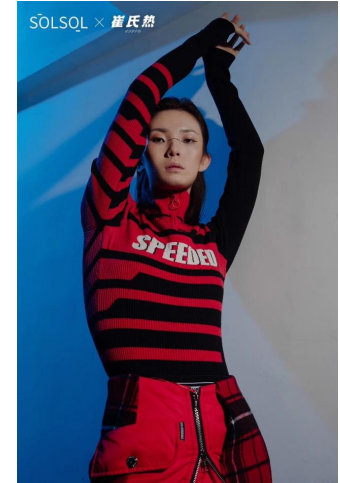

KARIN

MODELS AGENCY

Lina SONG

Height : 5'9.5" / 176 cm | Bust : 30" / 76 cm | Waist : 22" / 56 cm | Hips : 35.5" / 90 cm | Shoe : 7.0 US / 5.0 UK | Hair Colour : Dark Brown | Eyes : Brown