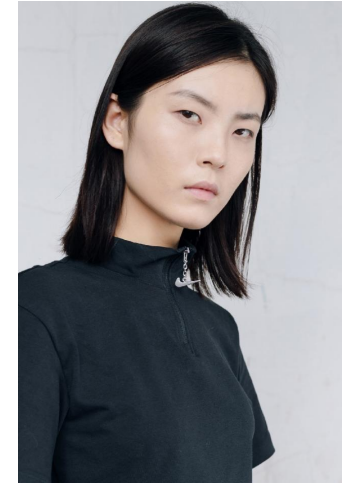

KARIN

MODELS AGENCY

Lina SONG

Height : 5'9.5" / 176 cm | Bust : 30" / 76 cm | Waist : 22" / 56 cm | Hips : 35.5" / 90 cm | Shoe : 7.0 US / 5.0 UK | Hair Colour : Dark Brown | Eyes : Brown