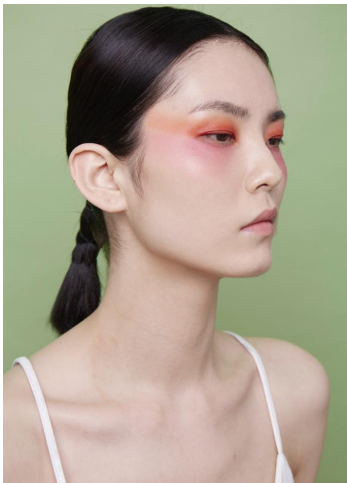

KARIN

MODELS AGENCY

Lina SONG

Height : 5'9.5" / 176 cm | Bust : 30" / 76 cm | Waist : 22" / 56 cm | Hips : 35.5" / 90 cm | Shoe : 7.0 US / 5.0 UK | Hair Colour : Dark Brown | Eyes : Brown