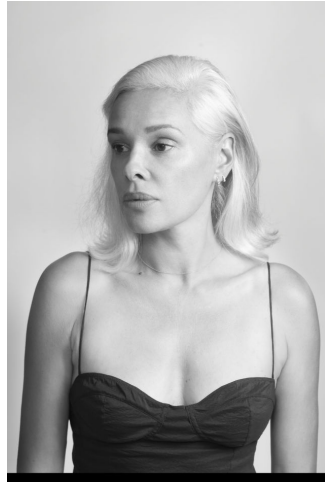


KARIN

MODELS AGENCY

LINDA BUJOLI

Height : 5'8.5" / 174 cm | Bust : 35" / 89 cm | Waist : 23.5" / 60 cm | Hips : 35.5" / 90 cm | Shoe : 9.0 US / 6.5 UK | Hair Colour : White | Eyes : Brown

KARIN
MODELS AGENCY

LINDA BUJOLI

Height : 5'8.5" / 174 cm | Bust : 35" / 89 cm | Waist : 23.5" / 60 cm | Hips : 35.5" / 90 cm | Shoe : 9.0 US / 6.5 UK | Hair Colour : White | Eyes : Brown

KARIN
MODELS AGENCY

LINDA BUJOLI

Height : 5'8.5" / 174 cm | Bust : 35" / 89 cm | Waist : 23.5" / 60 cm | Hips : 35.5" / 90 cm | Shoe : 9.0 US / 6.5 UK | Hair Colour : White | Eyes : Brown

KARIN

MODELS AGENCY

LINDA BUJOLI

Height : 5'8.5" / 174 cm | Bust : 35" / 89 cm | Waist : 23.5" / 60 cm | Hips : 35.5" / 90 cm | Shoe : 9.0 US / 6.5 UK | Hair Colour : White | Eyes : Brown