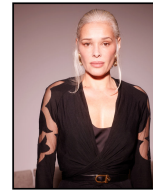


KARIN

MODELS AGENCY

LINDA BUJOLI

Height : 5'8.5" / 174 cm | Bust : 35" / 89 cm | Waist : 23.5" / 60 cm | Hips : 35.5" / 90 cm | Shoe : 9.0 US / 6.5 UK | Hair Colour : White | Eyes : Brown

KARIN
MODELS AGENCY

LINDA BUJOLI

Height : 5'8.5" / 174 cm | Bust : 35" / 89 cm | Waist : 23.5" / 60 cm | Hips : 35.5" / 90 cm | Shoe : 9.0 US / 6.5 UK | Hair Colour : White | Eyes : Brown

KARIN
MODELS AGENCY

LINDA BUJOLI

Height : 5'8.5" / 174 cm | Bust : 35" / 89 cm | Waist : 23.5" / 60 cm | Hips : 35.5" / 90 cm | Shoe : 9.0 US / 6.5 UK | Hair Colour : White | Eyes : Brown