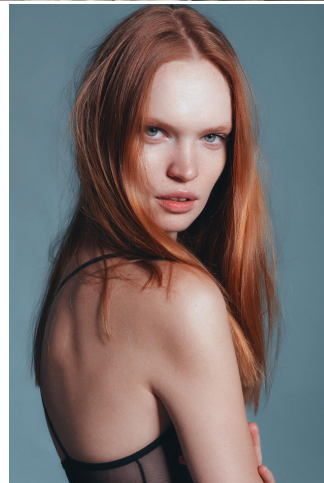

# KARIN

---

MODELS AGENCY

---

Luisa Bianchin

Height : 5'9.5" / 177 cm | Bust : 32" / 81 cm | Waist : 24" / 61 cm | Hips : 35" / 89 cm | Hair Colour : Strawberry Blonde | Eyes : Blue

# KARIN

MODELS AGENCY

Luisa Bianchin

Height : 5'9.5" / 177 cm | Bust : 32" / 81 cm | Waist : 24" / 61 cm | Hips : 35" / 89 cm | Hair Colour : Strawberry Blonde | Eyes : Blue