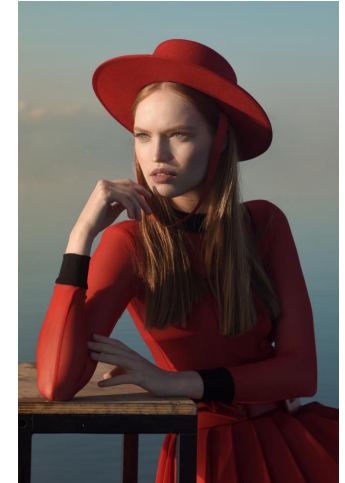

# KARIN

---

MODELS AGENCY

---

Luisa Bianchin

Height : 5'9.5" / 177 cm | Bust : 32" / 81 cm | Waist : 24" / 61 cm | Hips : 35" / 89 cm | Hair Colour : Strawberry Blonde | Eyes : Blue

# KARIN

MODELS AGENCY

Luisa Bianchin

Height : 5'9.5" / 177 cm | Bust : 32" / 81 cm | Waist : 24" / 61 cm | Hips : 35" / 89 cm | Hair Colour : Strawberry Blonde | Eyes : Blue