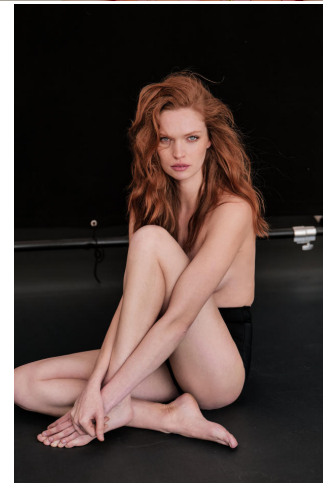

# KARIN

---

MODELS AGENCY

---

Luisa Bianchin

Height : 5'9.5" / 177 cm | Bust : 32" / 81 cm | Waist : 24" / 61 cm | Hips : 35" / 89 cm | Hair Colour : Strawberry Blonde | Eyes : Blue

# KARIN

MODELS AGENCY

Luisa Bianchin

Height : 5'9.5" / 177 cm | Bust : 32" / 81 cm | Waist : 24" / 61 cm | Hips : 35" / 89 cm | Hair Colour : Strawberry Blonde | Eyes : Blue