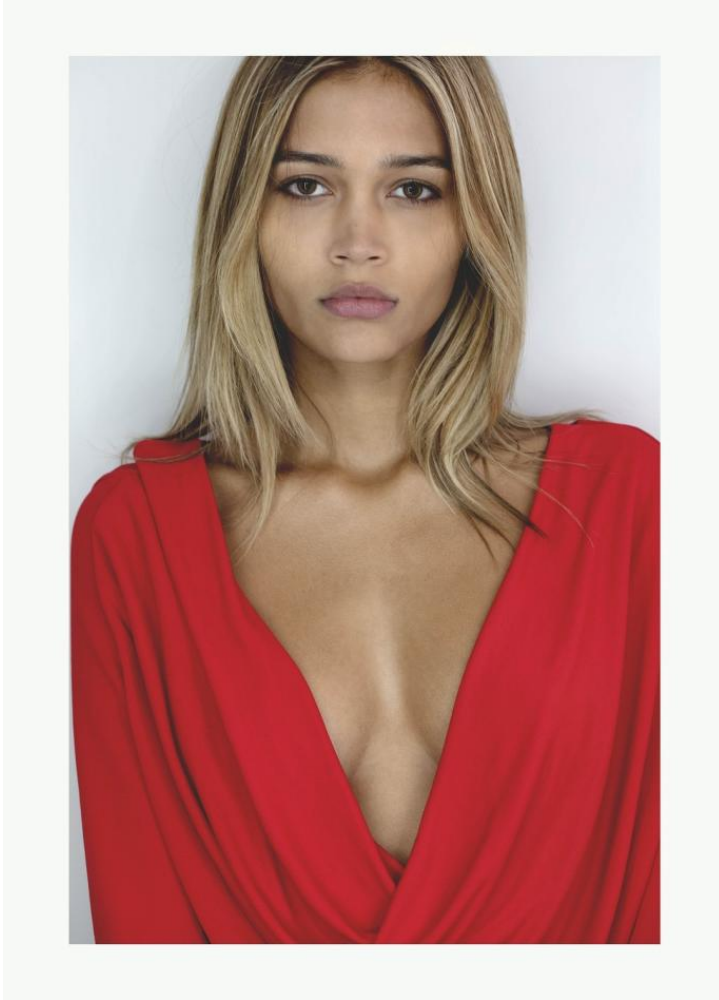


KARIN

MODELS AGENCY

Lulu Mueller

Height : 5'9" / 175 cm | Bust : 29.5" / 75 cm | Waist : 22.5" / 57 cm | Hips : 34.5" / 87 cm | Shoe : 7.5 US / 5.5 UK | Hair Colour : Blonde | Eyes : Green/Brown

KARIN
MODELS AGENCY

Lulu Mueller

Height : 5'9" / 175 cm | Bust : 29.5" / 75 cm | Waist : 22.5" / 57 cm | Hips : 34.5" / 87 cm | Shoe : 7.5 US / 5.5 UK | Hair Colour : Blonde | Eyes : Green/Brown

KARIN

MODELS AGENCY

Lulu Mueller

Height : 5'9" / 175 cm | Bust : 29.5" / 75 cm | Waist : 22.5" / 57 cm | Hips : 34.5" / 87 cm | Shoe : 7.5 US / 5.5 UK | Hair Colour : Blonde | Eyes : Green/Brown

KARIN

MODELS AGENCY

Lulu Mueller

Height : 5'9" / 175 cm | Bust : 29.5" / 75 cm | Waist : 22.5" / 57 cm | Hips : 34.5" / 87 cm | Shoe : 7.5 US / 5.5 UK | Hair Colour : Blonde | Eyes : Green/Brown