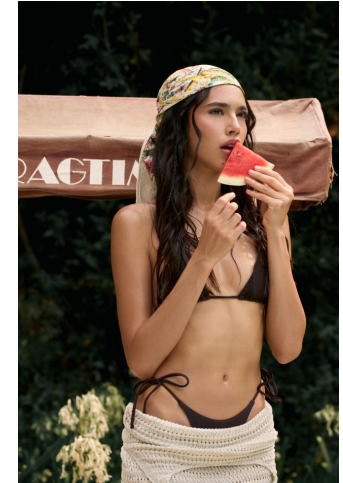


KARIN

MODELS AGENCY

Lyna Kantour

Height : 5'7.5" / 172 cm | Bust : 30" / 76 cm | Waist : 23" / 59 cm | Hips : 33" / 84 cm | Shoe : 7.0 US / 5.0 UK | Hair Colour : Black | Eyes : Brown

KARIN
MODELS AGENCY