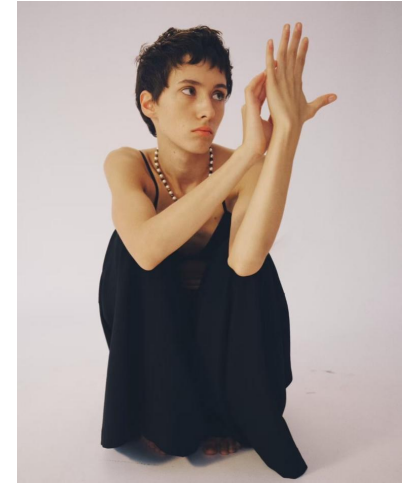

# KARIN

---

MODELS AGENCY

---

Maja Syropolska

Height : 5'10" / 178 cm | Bust : 30" / 76 cm | Waist : 24.5" / 62 cm | Hips : 35" / 89 cm | Shoe : 7.5 US / 5.5 UK | Hair Colour : Brown | Eyes : Green

# KARIN

MODELS AGENCY

Maja Syropolska

Height : 5'10" / 178 cm | Bust : 30" / 76 cm | Waist : 24.5" / 62 cm | Hips : 35" / 89 cm | Shoe : 7.5 US / 5.5 UK | Hair Colour : Brown | Eyes : Green

**KARIN**  
MODELS AGENCY