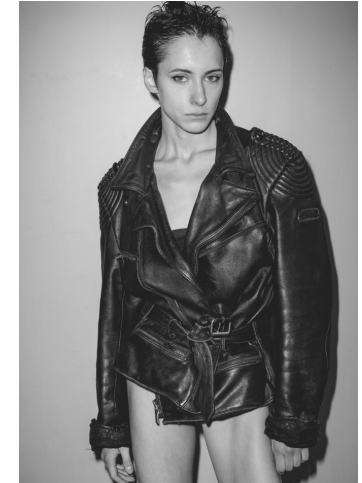

# KARIN

---

MODELS AGENCY

---

Maja Syropolska

Height : 5'10" / 178 cm | Bust : 30" / 76 cm | Waist : 24.5" / 62 cm | Hips : 35" / 89 cm | Shoe : 7.5 US / 5.5 UK | Hair Colour : Brown | Eyes : Green

# KARIN

MODELS AGENCY

Maja Syropolska

Height : 5'10" / 178 cm | Bust : 30" / 76 cm | Waist : 24.5" / 62 cm | Hips : 35" / 89 cm | Shoe : 7.5 US / 5.5 UK | Hair Colour : Brown | Eyes : Green

**KARIN**  
MODELS AGENCY