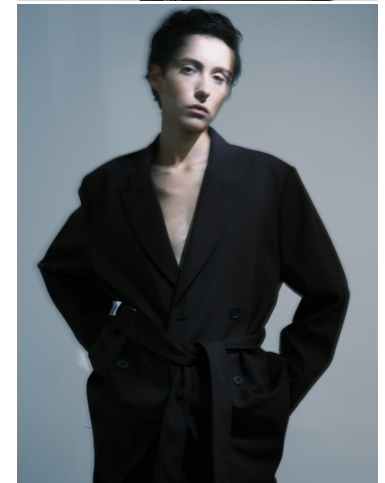

KARIN

MODELS AGENCY

Maja Syropolska

Height : 5'10" / 178 cm | Bust : 30" / 76 cm | Waist : 24.5" / 62 cm | Hips : 35" / 89 cm | Shoe : 7.5 US / 5.5 UK | Hair Colour : Brown | Eyes : Green