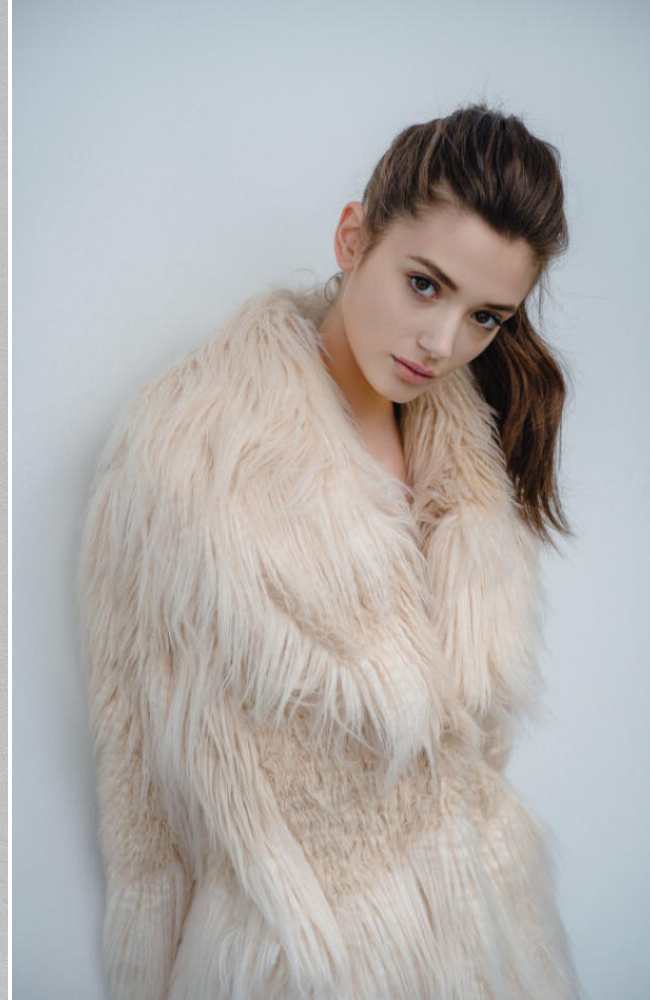

KARIN

MODELS AGENCY

MANON ZIMMERMANN

Height : 5'8.5" / 174 cm | Bust : 31.5" / 80 cm | Waist : 24.5" / 62 cm | Hips : 37" / 94 cm | Shoe : 7.0 US / 5.0 UK | Hair Colour : Brown | Eyes : Hazel