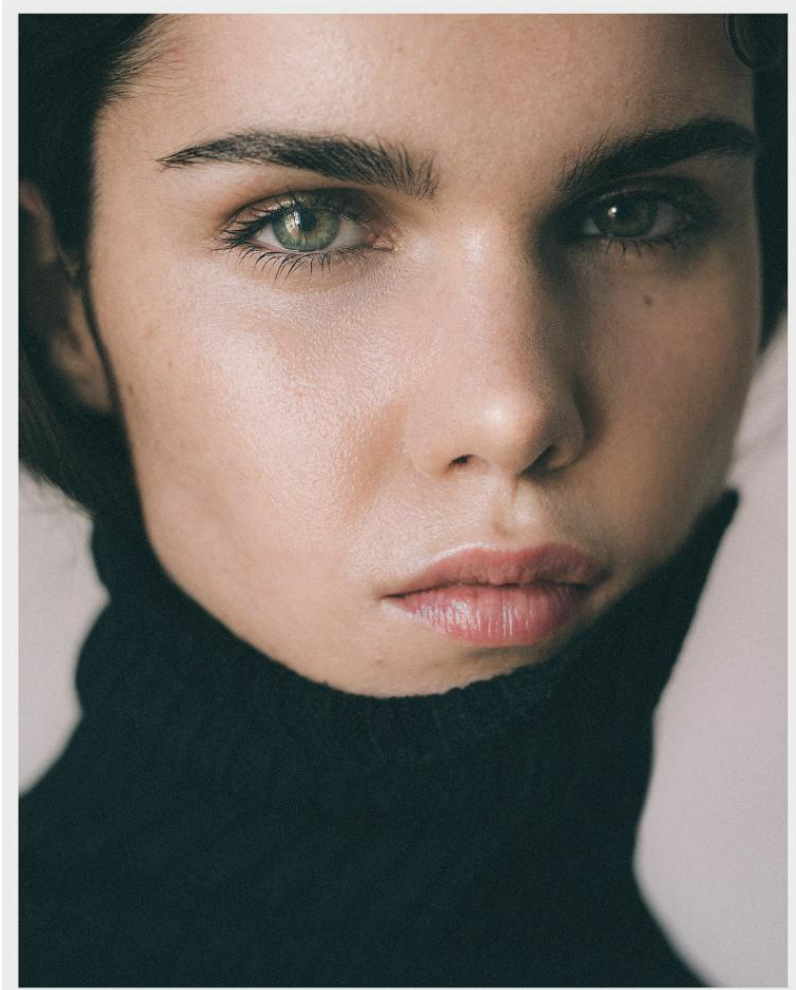

KARIN

MODELS AGENCY

Maria PARR

Height : 5'11" / 180 cm | Bust : 32" / 81 cm | Waist : 24.5" / 62 cm | Hips : 36" / 92 cm | Shoe : 9.0 US / 6.5 UK | Hair Colour : Dark Brown | Eyes : Green

KARIN

MODELS AGENCY