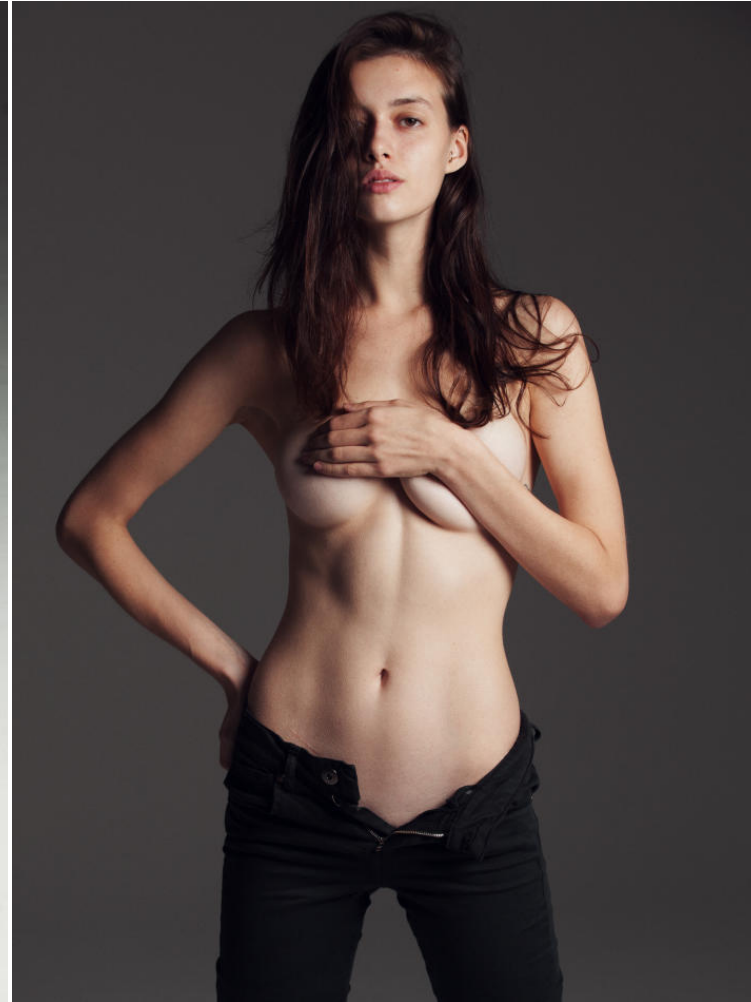

# KARIN

---

MODELS AGENCY

---

Maria Pender

Height : 5'9.5" / 176 cm | Bust : 34" / 86 cm | Waist : 23.5" / 60 cm | Hips : 34.5" / 88 cm | Shoe : 8.0 US / 6.0 UK | Hair Colour : Brown | Eyes : Brown

**KARIN**  
MODELS AGENCY