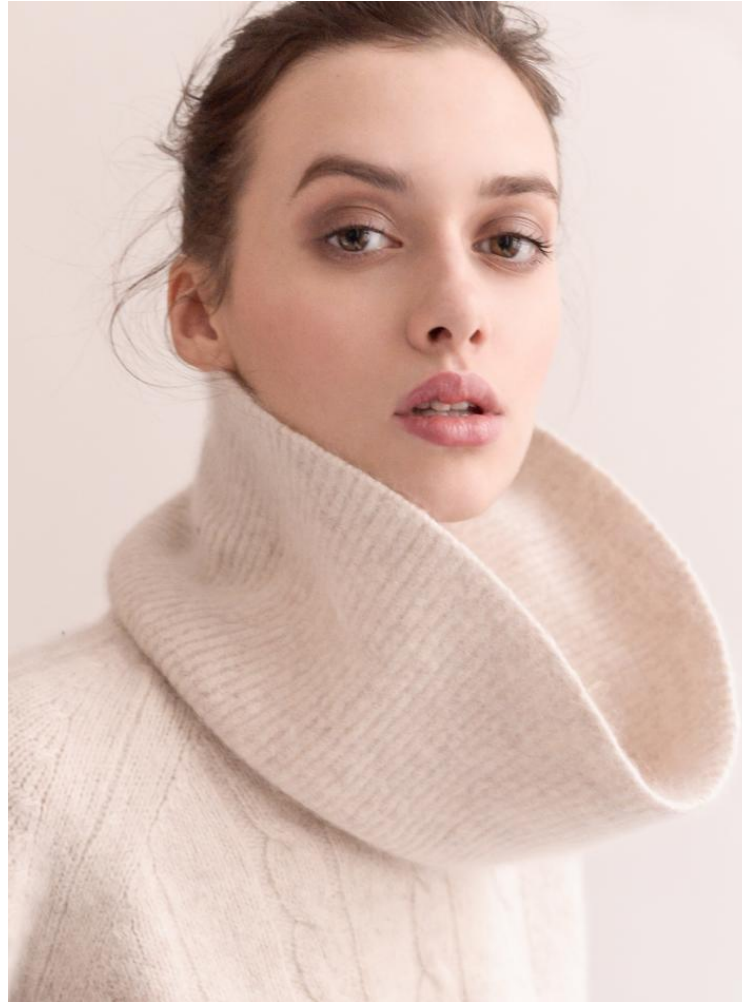

# KARIN

---

MODELS AGENCY

---

**Maria Pender**

Height : 5'9.5" / 176 cm | Bust : 34" / 86 cm | Waist : 23.5" / 60 cm | Hips : 34.5" / 88 cm | Shoe : 8.0 US / 6.0 UK | Hair Colour : Brown | Eyes : Brown

---