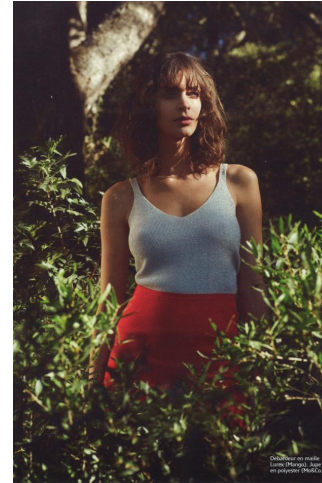

# KARIN

---

MODELS AGENCY

---

Marianna ROMANELLI SANCHEZ

Height : 5'9" / 175 cm | Bust : 36" / 91 cm | Waist : 27" / 68 cm | Hips : 38" / 96 cm | Shoe : 8.0 US / 6.0 UK | Hair Colour : Brown | Eyes : Green

# KARIN

MODELS AGENCY

Marianna ROMANELLI SANCHEZ

Height : 5'9" / 175 cm | Bust : 36" / 91 cm | Waist : 27" / 68 cm | Hips : 38" / 96 cm | Shoe : 8.0 US / 6.0 UK | Hair Colour : Brown | Eyes : Green

---