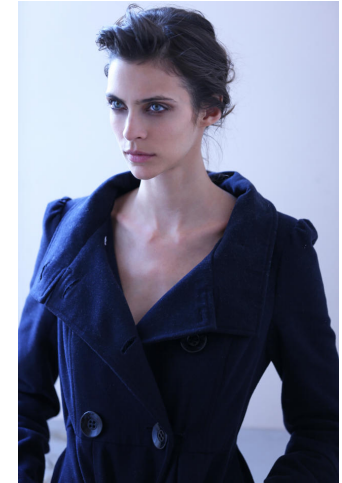

KARIN

MODELS AGENCY

Marianna ROMANELLI SANCHEZ

Height : 5'9" / 175 cm | Bust : 36" / 91 cm | Waist : 27" / 68 cm | Hips : 38" / 96 cm | Shoe : 8.0 US / 6.0 UK | Hair Colour : Brown | Eyes : Green