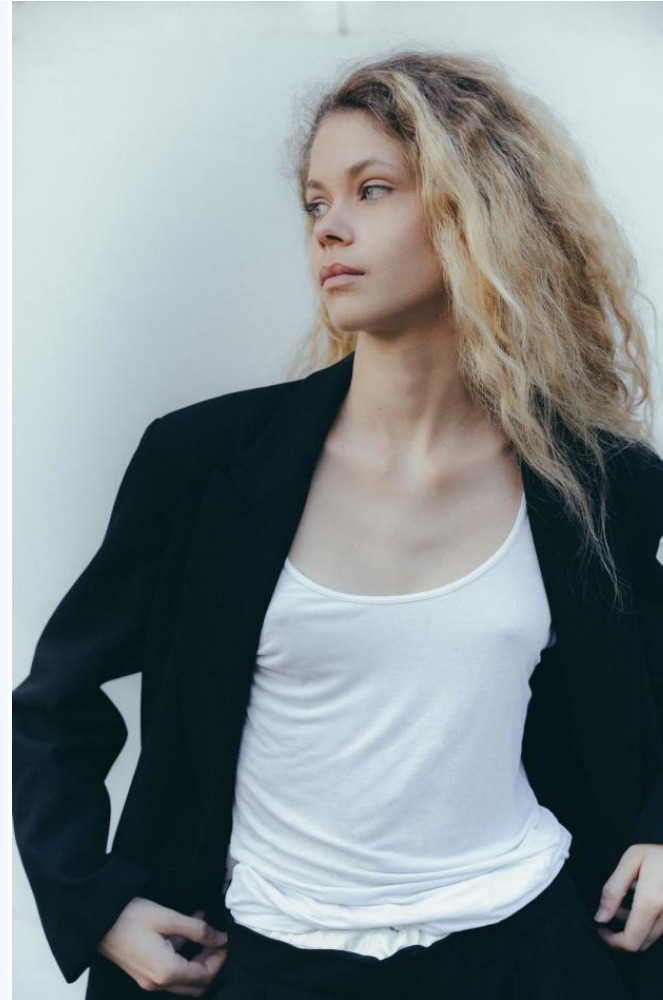

# KARIN

---

MODELS AGENCY

---

**MARIE DUGUE**

Height : 5'8.5" / 174 cm | Bust : 28.5" / 73 cm | Waist : 27" / 68 cm | Hips : 32.5" / 83 cm | Shoe : 8.0 US / 6.0 UK | Hair Colour : Blonde | Eyes : Blue

---

# KARIN

---

MODELS AGENCY

---

**MARIE DUGUE**

Height : 5'8.5" / 174 cm | Bust : 28.5" / 73 cm | Waist : 27" / 68 cm | Hips : 32.5" / 83 cm | Shoe : 8.0 US / 6.0 UK | Hair Colour : Blonde | Eyes : Blue

**KARIN**  
MODELS AGENCY

**MARIE DUGUE**

Height : 5'8.5" / 174 cm | Bust : 28.5" / 73 cm | Waist : 27" / 68 cm | Hips : 32.5" / 83 cm | Shoe : 8.0 US / 6.0 UK | Hair Colour : Blonde | Eyes : Blue

**KARIN**  
MODELS AGENCY

**MARIE DUGUE**