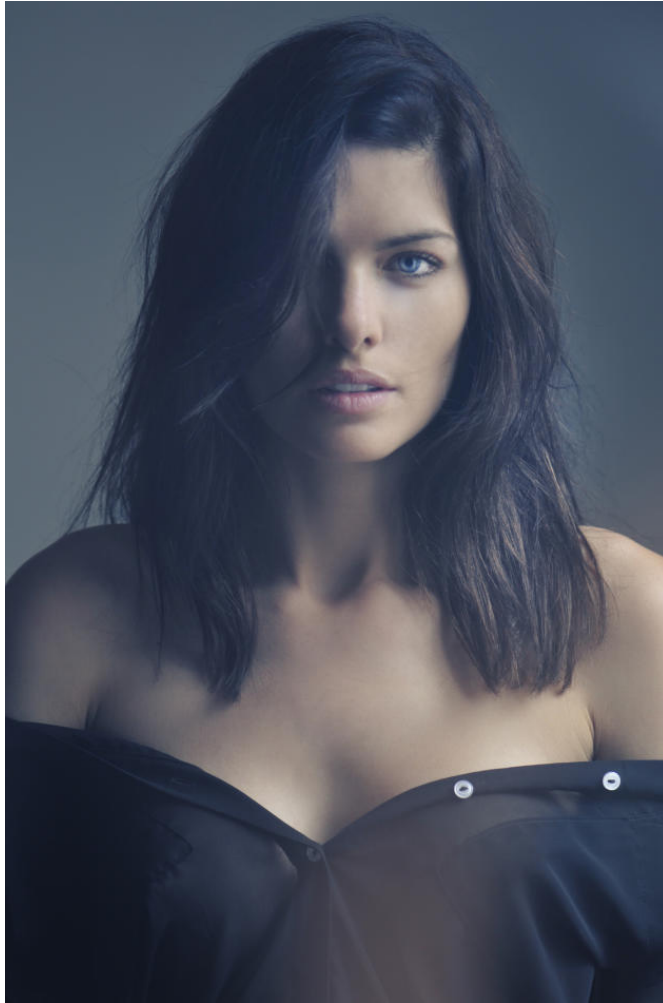

KARIN

MODELS AGENCY

Marina MOZZONI

Height : 5'8.5" / 174 cm | Bust : 35.5" / 90 cm | Waist : 25" / 64 cm | Hips : 35.5" / 90 cm | Shoe : 9.0 US / 6.5 UK | Hair Colour : Brown | Eyes : Blue