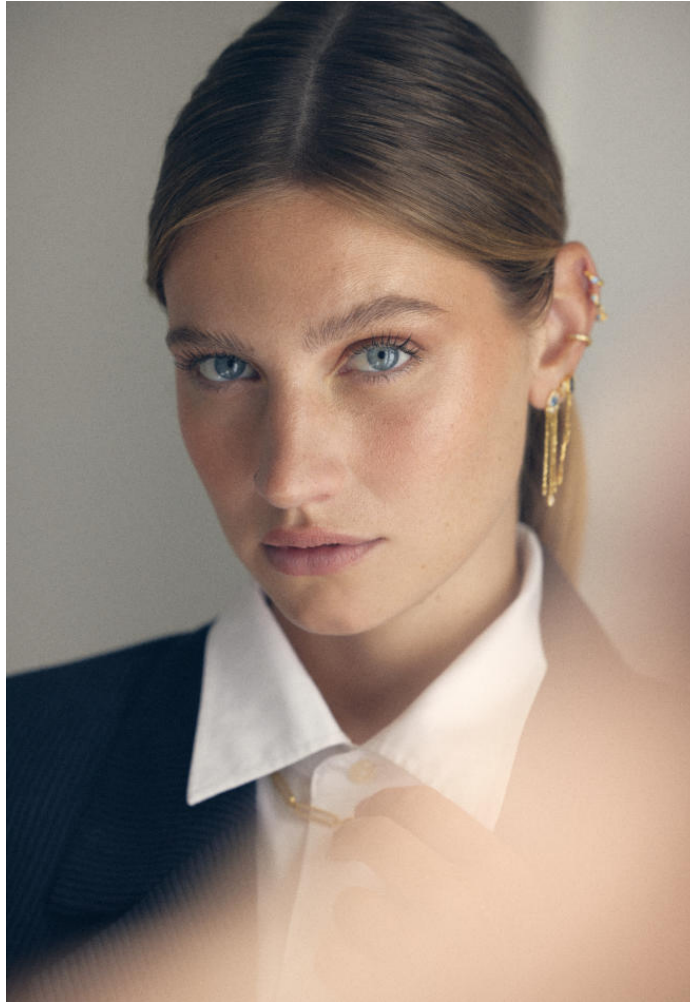

KARIN

MODELS AGENCY

Marine DAUCHEZ

Height : 5'11" / 180 cm | Bust : 35.5" / 90 cm | Waist : 25.5" / 65 cm | Hips : 38" / 96 cm | Shoe : 10.0 US / 7.0 UK | Hair Colour : Blonde | Eyes : Blue

KARIN

MODELS AGENCY

Marine DAUCHEZ

Height : 5'11" / 180 cm | Bust : 35.5" / 90 cm | Waist : 25.5" / 65 cm | Hips : 38" / 96 cm | Shoe : 10.0 US / 7.0 UK | Hair Colour : Blonde | Eyes : Blue

KARIN

MODELS AGENCY

Marine DAUCHEZ

Height : 5'11" / 180 cm | Bust : 35.5" / 90 cm | Waist : 25.5" / 65 cm | Hips : 38" / 96 cm | Shoe : 10.0 US / 7.0 UK | Hair Colour : Blonde | Eyes : Blue

KARIN

MODELS AGENCY

Marine DAUCHEZ

Height : 5'11" / 180 cm | Bust : 35.5" / 90 cm | Waist : 25.5" / 65 cm | Hips : 38" / 96 cm | Shoe : 10.0 US / 7.0 UK | Hair Colour : Blonde | Eyes : Blue