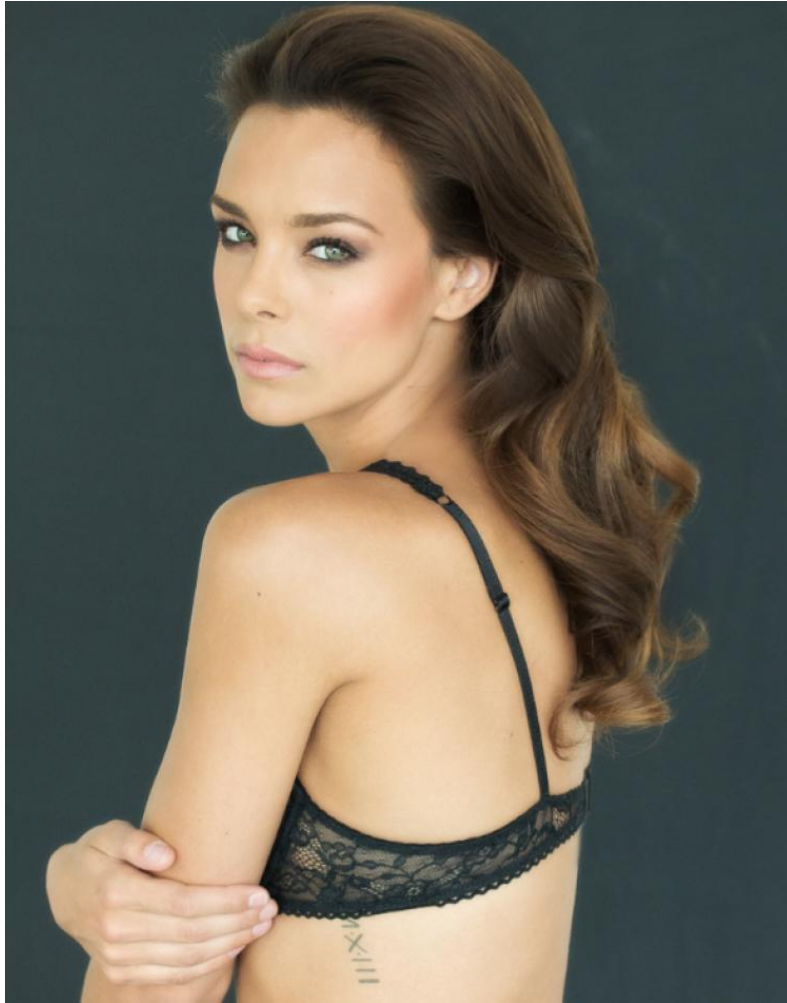

Height : 5'10" / 178 cm | Bust : 35.5" / 90 cm | Waist : 25" / 64 cm | Hips : 35.5" / 90 cm | Shoe : 10.0 US / 7.0 UK | Hair Colour : Black | Eyes : Green

KARIN
MODELS AGENCY

Marine Lorphelin

Height : 5'10" / 178 cm | Bust : 35.5" / 90 cm | Waist : 25" / 64 cm | Hips : 35.5" / 90 cm | Shoe : 10.0 US / 7.0 UK | Hair Colour : Black | Eyes : Green

KARIN
MODELS AGENCY

Marine Lorphelin

Height : 5'10" / 178 cm | Bust : 35.5" / 90 cm | Waist : 25" / 64 cm | Hips : 35.5" / 90 cm | Shoe : 10.0 US / 7.0 UK | Hair Colour : Black | Eyes : Green

KARIN

MODELS AGENCY

Marine Lorphelin

Height : 5'10" / 178 cm | Bust : 35.5" / 90 cm | Waist : 25" / 64 cm | Hips : 35.5" / 90 cm | Shoe : 10.0 US / 7.0 UK | Hair Colour : Black | Eyes : Green