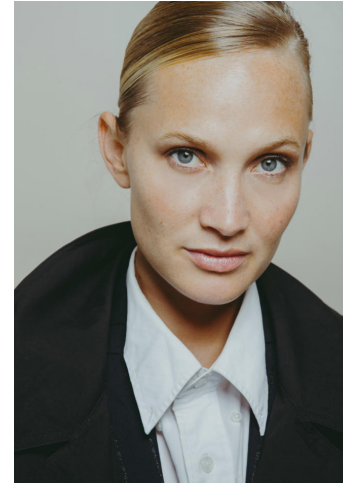


KARIN

MODELS AGENCY

MARINE PAQUET

Height : 5'9" / 175 cm | Bust : 33.5" / 85 cm | Waist : 24.5" / 62 cm | Hips : 35.5" / 90 cm | Shoe : 10.0 US / 7.0 UK | Hair Colour : Blonde | Eyes : Green/Grey

KARIN

MODELS AGENCY

MARINE PAQUET

Height : 5'9" / 175 cm | Bust : 33.5" / 85 cm | Waist : 24.5" / 62 cm | Hips : 35.5" / 90 cm | Shoe : 10.0 US / 7.0 UK | Hair Colour : Blonde | Eyes : Green/Grey

KARIN

MODELS AGENCY

MARINE PAQUET

Height : 5'9" / 175 cm | Bust : 33.5" / 85 cm | Waist : 24.5" / 62 cm | Hips : 35.5" / 90 cm | Shoe : 10.0 US / 7.0 UK | Hair Colour : Blonde | Eyes : Green/Grey