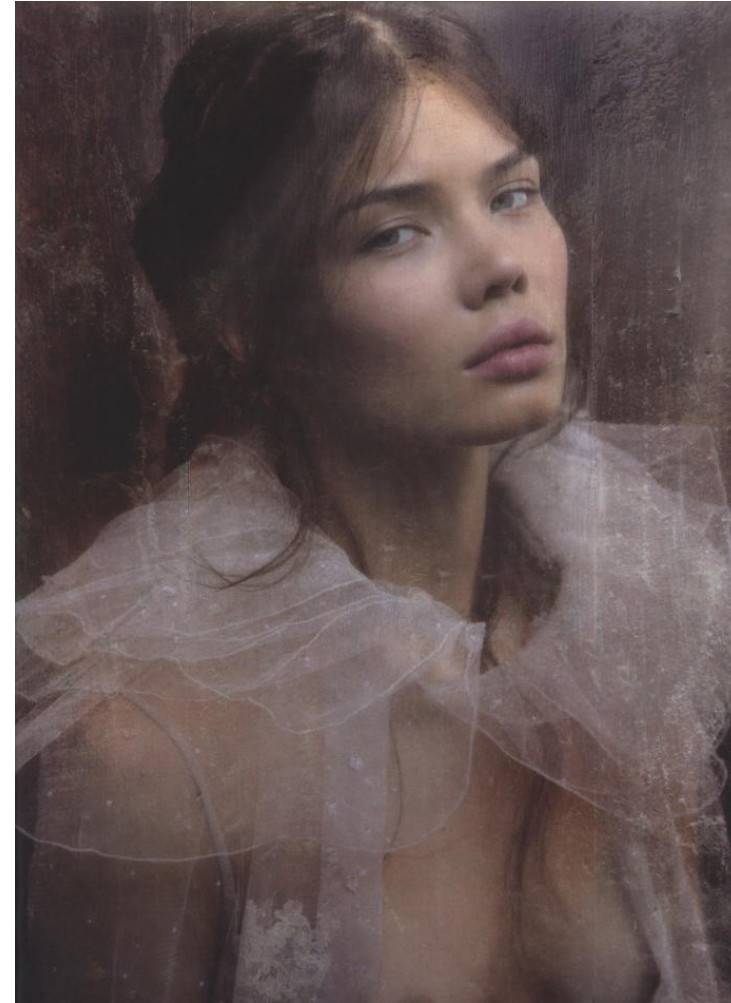

KARIN

MODELS AGENCY

Mariya Vinogradova

Height : 5'8.5" / 174 cm | Bust : 32.5" / 83 cm | Waist : 23.5" / 60 cm | Hips : 35" / 89 cm | Shoe : 6.0 US / 4.0 UK | Hair Colour : Brown | Eyes : Blue/Green