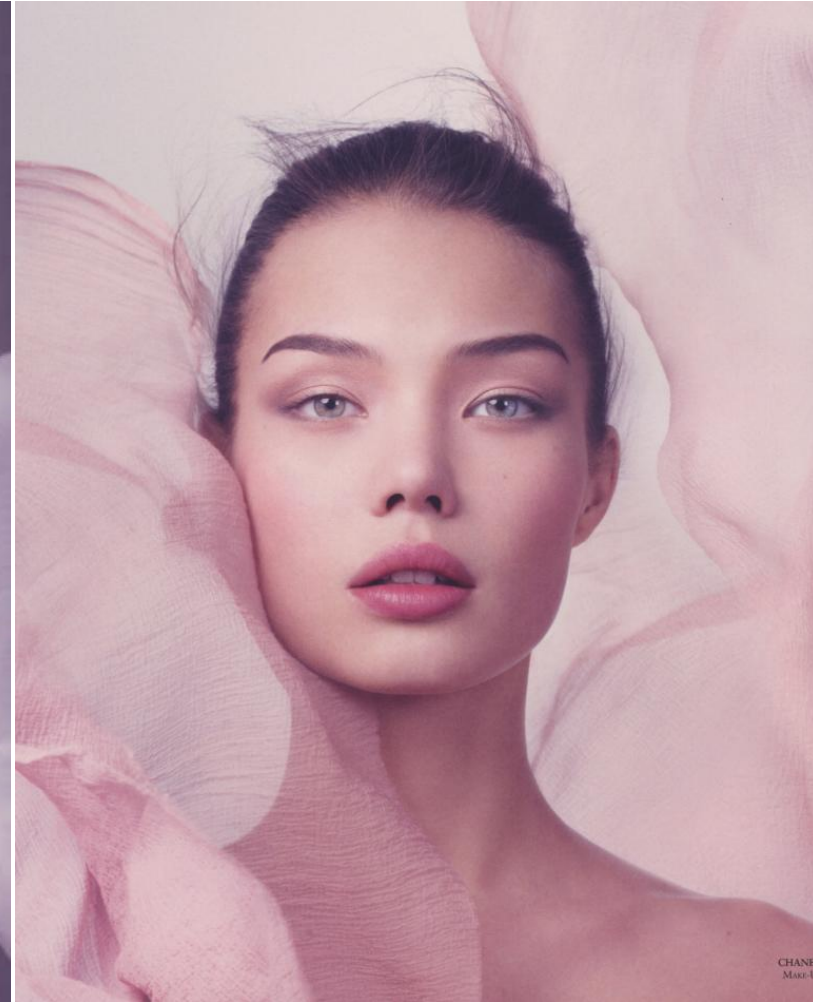

# KARIN

---

MODELS AGENCY

---

Mariya Vinogradova

Height : 5'8.5" / 174 cm | Bust : 32.5" / 83 cm | Waist : 23.5" / 60 cm | Hips : 35" / 89 cm | Shoe : 6.0 US / 4.0 UK | Hair Colour : Brown | Eyes : Blue/Green

**KARIN**  
MODELS AGENCY

**Mariya Vinogradova**

Height : 5'8.5" / 174 cm | Bust : 32.5" / 83 cm | Waist : 23.5" / 60 cm | Hips : 35" / 89 cm | Shoe : 6.0 US / 4.0 UK | Hair Colour : Brown | Eyes : Blue/Green