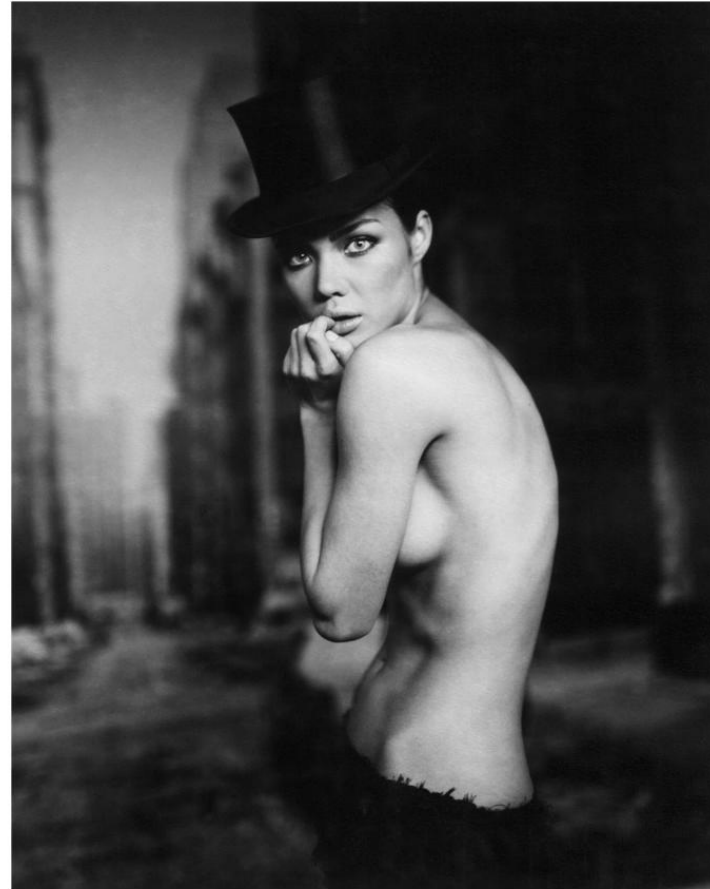

# KARIN

---

MODELS AGENCY

---

Mariya Vinogradova

Height : 5'8.5" / 174 cm | Bust : 32.5" / 83 cm | Waist : 23.5" / 60 cm | Hips : 35" / 89 cm | Shoe : 6.0 US / 4.0 UK | Hair Colour : Brown | Eyes : Blue/Green