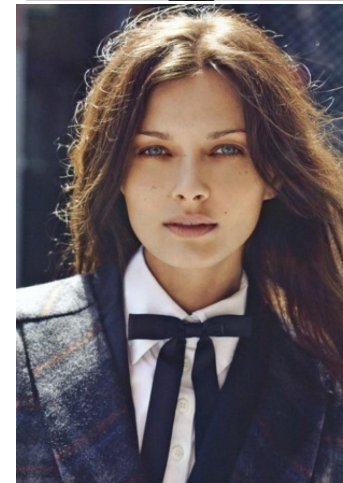

# KARIN

---

MODELS AGENCY

---

Martyna Sobolewska

Height : 5'9.5" / 177 cm | Bust : 34.5" / 88 cm | Waist : 26" / 66 cm | Hips : 35.5" / 90 cm | Shoe : 9.0 US / 6.5 UK | Hair Colour : Brown | Eyes : Blue/Green

# KARIN

MODELS AGENCY

Martyna Sobolewska

Height : 5'9.5" / 177 cm | Bust : 34.5" / 88 cm | Waist : 26" / 66 cm | Hips : 35.5" / 90 cm | Shoe : 9.0 US / 6.5 UK | Hair Colour : Brown | Eyes : Blue/Green

---