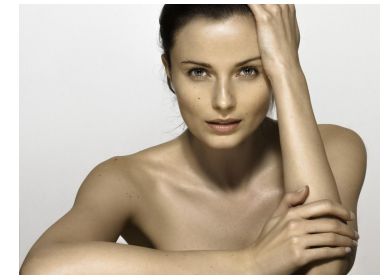

# KARIN

---

MODELS AGENCY

---

Martyna Sobolewska

Height : 5'9.5" / 177 cm | Bust : 34.5" / 88 cm | Waist : 26" / 66 cm | Hips : 35.5" / 90 cm | Shoe : 9.0 US / 6.5 UK | Hair Colour : Brown | Eyes : Blue/Green

# KARIN

MODELS AGENCY

Martyna Sobolewska

Height : 5'9.5" / 177 cm | Bust : 34.5" / 88 cm | Waist : 26" / 66 cm | Hips : 35.5" / 90 cm | Shoe : 9.0 US / 6.5 UK | Hair Colour : Brown | Eyes : Blue/Green

---