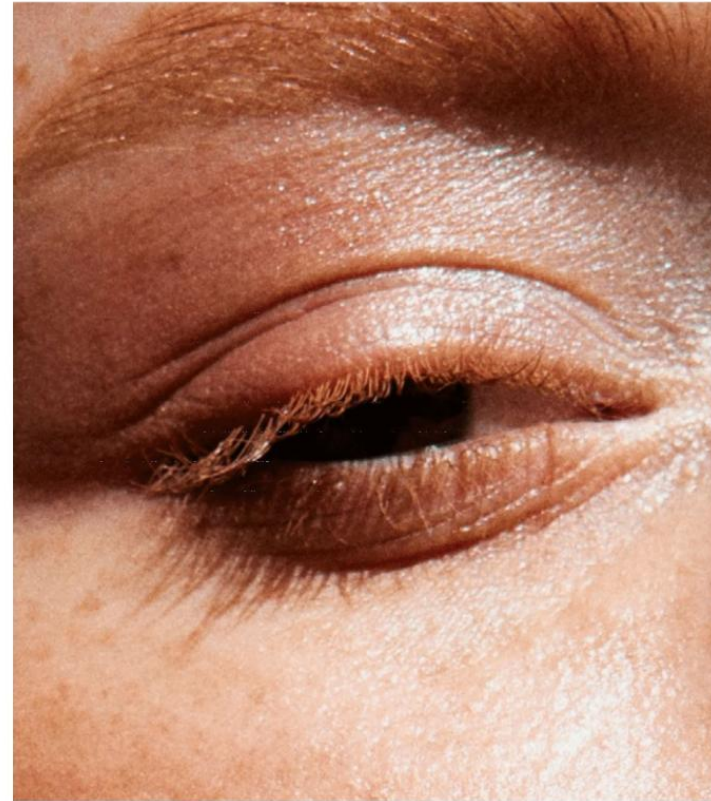


KARIN

MODELS AGENCY

Masha G

Height : 5'6" / 168 cm | Bust : 31.5" / 80 cm | Waist : 23.5" / 60 cm | Hips : 34" / 86 cm | Shoe : 6.0 US / 4.0 UK |

KARIN

MODELS AGENCY

Masha G

Height : 5'6" / 168 cm | Bust : 31.5" / 80 cm | Waist : 23.5" / 60 cm | Hips : 34" / 86 cm | Shoe : 6.0 US / 4.0 UK |

KARIN
MODELS AGENCY

Masha G

Height : 5'6" / 168 cm | Bust : 31.5" / 80 cm | Waist : 23.5" / 60 cm | Hips : 34" / 86 cm | Shoe : 6.0 US / 4.0 UK |

KARIN

MODELS AGENCY

Dress Zimmerman
Shoes Givenchy

Masha G

Height : 5'6" / 168 cm | Bust : 31.5" / 80 cm | Waist : 23.5" / 60 cm | Hips : 34" / 86 cm | Shoe : 6.0 US / 4.0 UK |