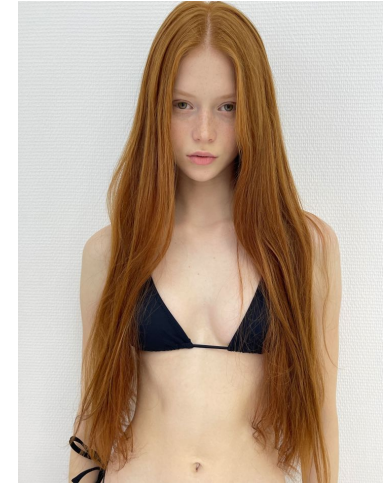


KARIN

MODELS AGENCY

Masha G

Height : 5'6" / 168 cm | Bust : 31.5" / 80 cm | Waist : 23.5" / 60 cm | Hips : 34" / 86 cm | Shoe : 6.0 US / 4.0 UK |

KARIN

MODELS AGENCY

Masha G

Height : 5'6" / 168 cm | Bust : 31.5" / 80 cm | Waist : 23.5" / 60 cm | Hips : 34" / 86 cm | Shoe : 6.0 US / 4.0 UK |

KARIN

MODELS AGENCY

Masha G

Height : 5'6" / 168 cm | Bust : 31.5" / 80 cm | Waist : 23.5" / 60 cm | Hips : 34" / 86 cm | Shoe : 6.0 US / 4.0 UK |