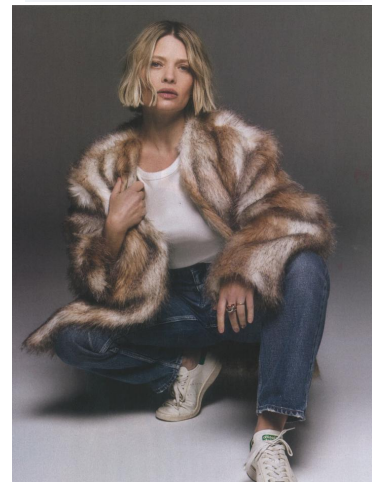

KARIN

MODELS AGENCY

Melanie THIERRY

Shoe : 6.0 US / 4.0 UK | Hair Colour : Blonde | Eyes : Blue

KARIN

MODELS AGENCY

Melanie THIERRY

Shoe : 6.0 US / 4.0 UK | Hair Colour : Blonde | Eyes : Blue