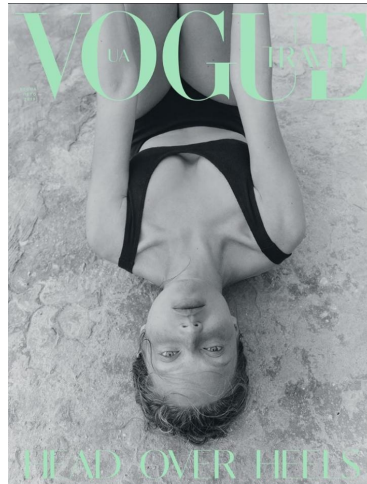

# KARIN

---

MODELS AGENCY

---

Melissa GATEAU

Height : 5'8" / 173 cm | Bust : 34.5" / 88 cm | Waist : 25" / 63 cm | Hips : 35" / 89 cm | Shoe : 7.0 US / 5.0 UK | Hair Colour : Blonde | Eyes : Blue

# KARIN

MODELS AGENCY

Melissa GATEAU

Height : 5'8" / 173 cm | Bust : 34.5" / 88 cm | Waist : 25" / 63 cm | Hips : 35" / 89 cm | Shoe : 7.0 US / 5.0 UK | Hair Colour : Blonde | Eyes : Blue

**KARIN**  
MODELS AGENCY

**Melissa GATEAU**

Height : 5'8" / 173 cm | Bust : 34.5" / 88 cm | Waist : 25" / 63 cm | Hips : 35" / 89 cm | Shoe : 7.0 US / 5.0 UK | Hair Colour : Blonde | Eyes : Blue