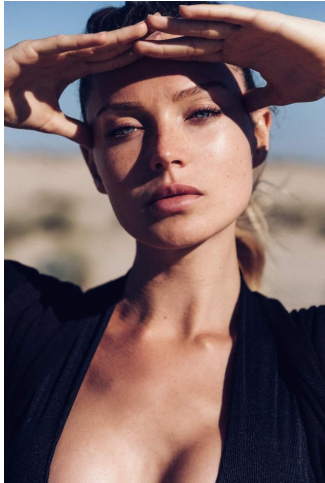

KARIN

MODELS AGENCY

Melissa GATEAU

Height : 5'8" / 173 cm | Bust : 34.5" / 88 cm | Waist : 25" / 63 cm | Hips : 35" / 89 cm | Shoe : 7.0 US / 5.0 UK | Hair Colour : Blonde | Eyes : Blue